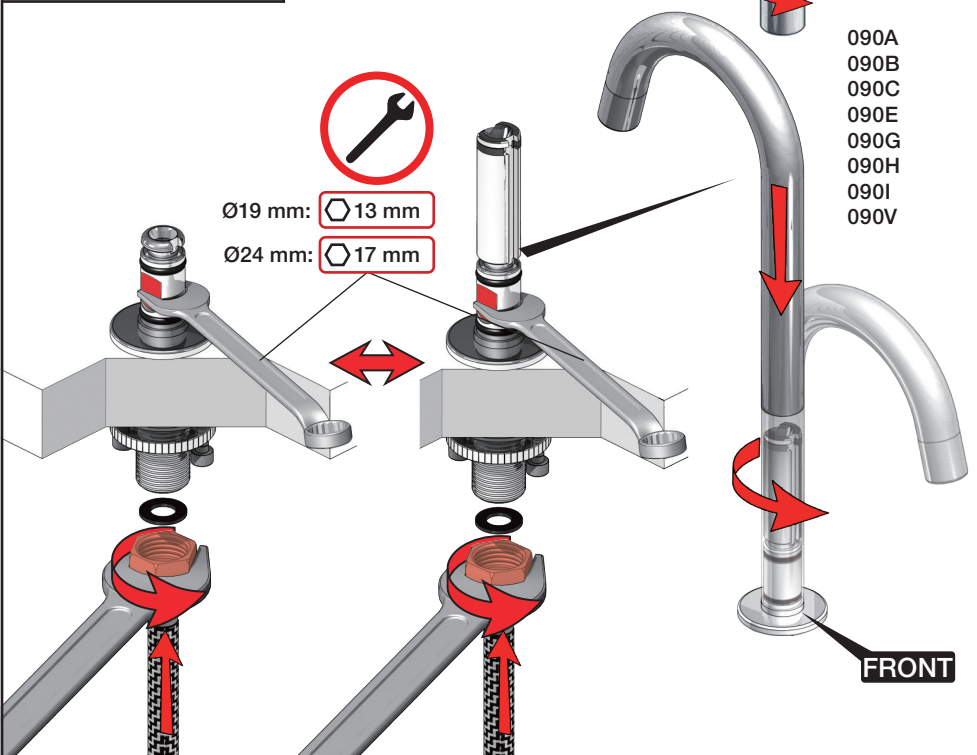

Inches:	Ø	H	D	h
090	3/4"	8 1/4"	8"	5 3/4"
090A	3/4"	4 1/4"	3 1/2"	1 1/2"
090B	3/4"	7"	4"	4 1/2"
090C	1"	7"	4"	4 1/2"
090D	1"	8 3/4"	8"	5"
090E	1"	6 3/4"	8"	2 1/2"
090G	3/4"	7"	5 1/2"	4"
090H	3/4"	10 1/2"	8 5/8"	6"
090I	3/4"	12 3/4"	8 5/8"	8 1/2"
090V	3/4"	14"	5 3/4"	10 1/2"

# VOLA 090H

Date  
 Apr. 12

Rev.  
 3

Sheet  
 SB 19.4

500:

500: Ø10  
500US: Ø3/8"

- VR277K: VR22, VR269, VR277
- VR297: VR20, VR22, VR269, VR273, VR277, VR294, VR295, VR296
- VR434: 2xVR444, VR445, 2xVR455, VR502
- NR.10: VR20, VR22, VR273, VR294, VR295