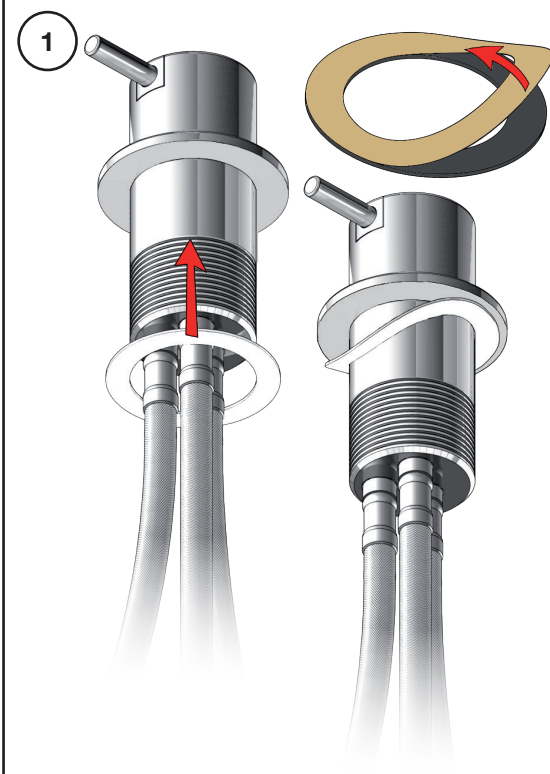

Data, 3 Bar /43.5 Psi:

	l/min.	Gal/min.
500:	14,5	3.8
590:	9,0	2.4
500-T1:	11,0	2.9
2500:	18,7	4.9
SC1:	18,7	4.9
SC5, 7:	18,0	4.8
SC9:	11,0	2.9

Max. 65°C, 150°F

500/2500: