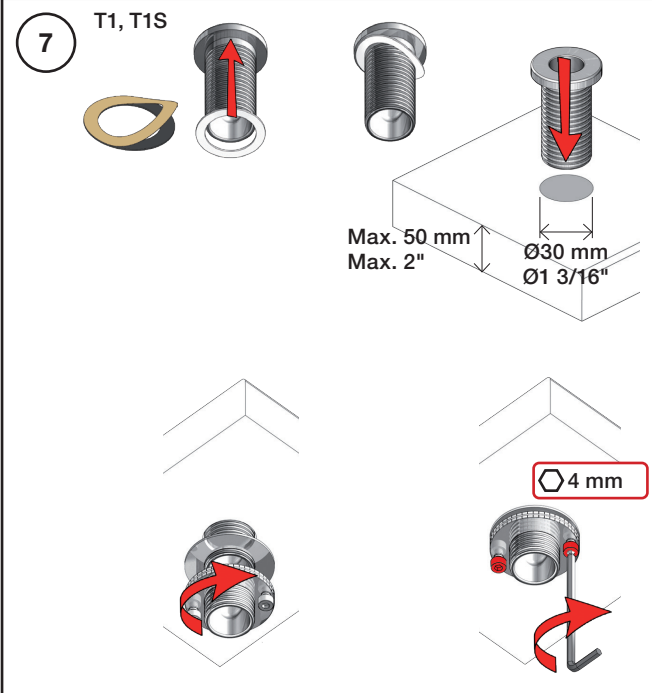

Inches:	Ø	H	D	h
090	3/4"	8 1/4"	8"	5 3/4"
090A	3/4"	4 1/4"	3 1/2"	1 1/2"
090B	3/4"	7"	4"	4 1/2"
090C	1"	7"	4"	4 1/2"
090D	1"	8 3/4"	8"	5"
090E	1"	6 3/4"	8"	2 1/2"
090G	3/4"	7"	5 1/2"	4"
090H	3/4"	10 1/2"	8 5/8"	6"
090I	3/4"	12 3/4"	8 5/8"	8 1/2"
090V	3/4"	14"	5 3/4"	10 1/2"

500/2500:

Fitting instruction
 Montageanleitung
 Monteringsvejledning
 Monteringsvægledning
 Montage hanleiding
 Manuel de montage

3

4

5

- VR1277K: VR22, VR2269, VR1277
 VR090D/C: VR623, VR624C, 4xVR631, VR1902
 VR434: VR261, VR263, VR440, VR442, 2xVR455
 VR435: VR63, 2xVR444, VR447, VR448
 VR437: VR97, VR98, 2xVR444, VR450, VR451
 NR.11: VR20, VR22, VR1273, VR1274, VR1275

VOLA 090D

Date
 Oct. 14

Rev.
 1

Sheet
 SB 18.1

2500:

500: Ø10
500US: Ø3/8"

- VR1277K: VR22, VR2269, VR1277
- VR434: 2xVR455, VR445, VR446, VR502
- NR.11: VR20, VR22, VR1273, VR1274, VR1275

vola
Lunavej 2
DK-8700 Horsens
Tlf : + 45 7023 5500
sales@vola.com
www.vola.com