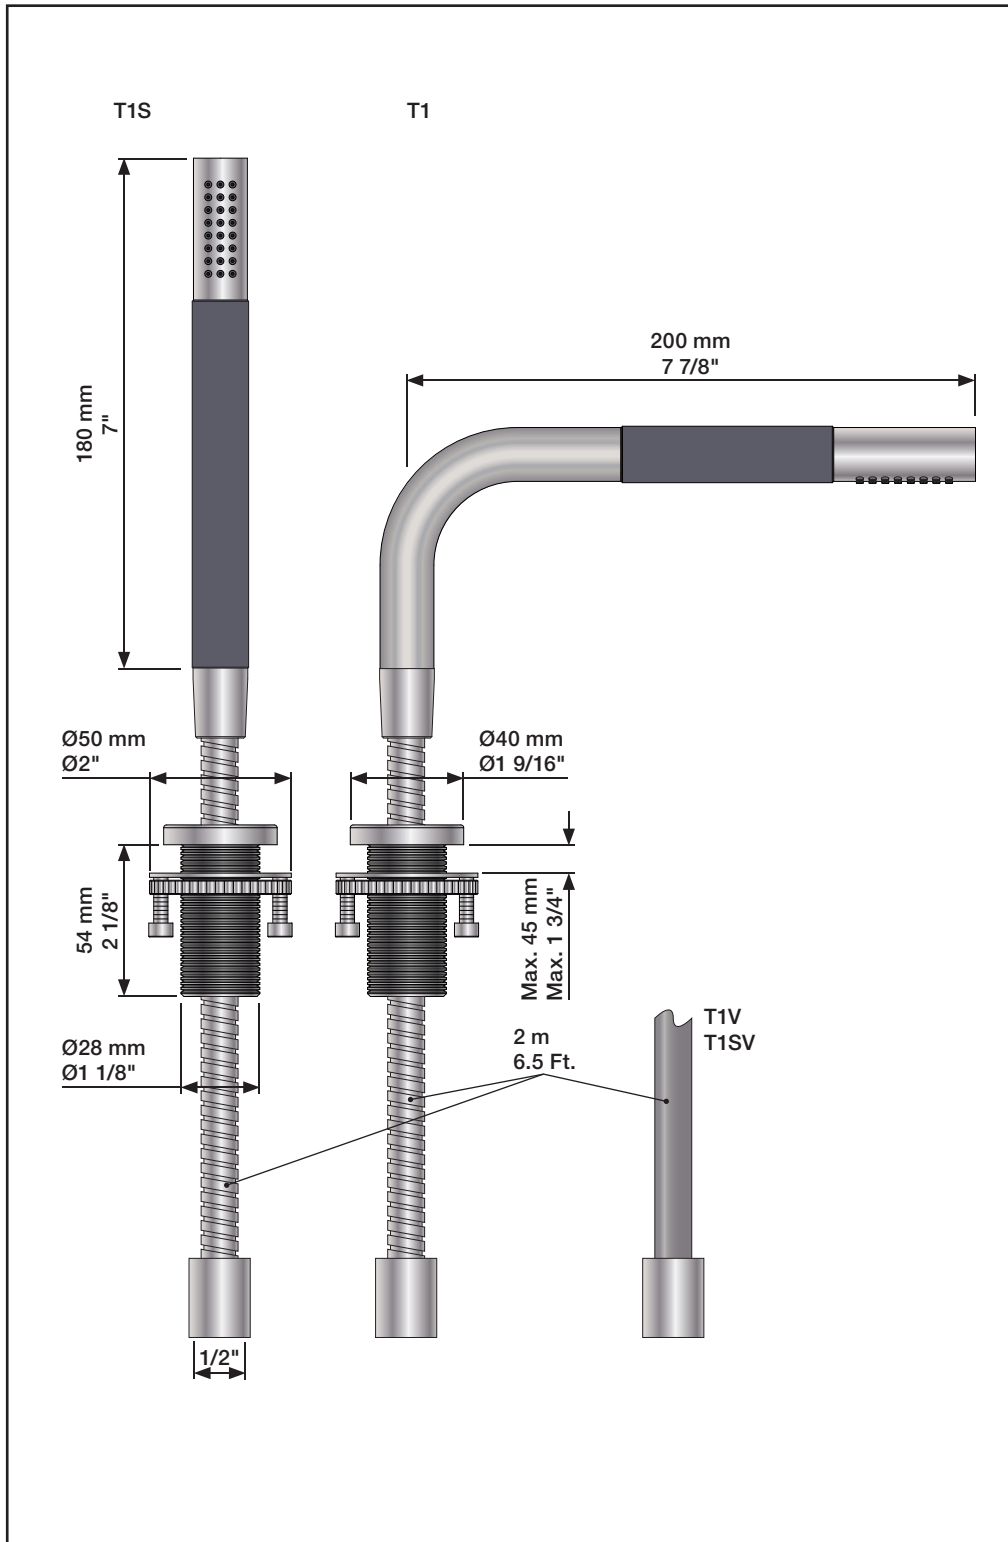

Inches:	Ø	H	D	h
090	3/4"	8 1/4"	8"	5 3/4"
090A	3/4"	4 1/4"	3 1/2"	1 1/2"
090B	3/4"	7"	4"	4 1/2"
090C	1"	7"	4"	4 1/2"
090D	1"	8 3/4"	8"	5"
090E	1"	6 3/4"	8"	2 1/2"
090G	3/4"	7"	5 1/2"	4"
090H	3/4"	10 1/2"	8 5/8"	6"
090I	3/4"	12 3/4"	8 5/8"	8 1/2"
090V	3/4"	14"	5 3/4"	10 1/2"

500/2500:

Fitting instruction
 Montageanleitung
 Monteringsvejledning
 Monteringsvægledning
 Montage hanleiding
 Manuel de montage

3

4

5

- VR1277K: VR22, VR2269, VR1277
 VR090D/C: VR623, VR624C, 4xVR631, VR1902
 VR434: VR261, VR263, VR440, VR442, 2xVR455
 VR435: VR63, 2xVR444, VR447, VR448
 VR437: VR97, VR98, 2xVR444, VR450, VR451
 NR.11: VR20, VR22, VR1273, VR1274, VR1275

VOLA 090D

Date
 Oct. 14

Rev.
 1

Sheet
 SB 18.1

2500:

500: Ø10
500US: Ø3/8"

- VR1277K: VR22, VR2269, VR1277
- VR434: 2xVR455, VR445, VR446, VR502
- NR.11: VR20, VR22, VR1273, VR1274, VR1275

vola
Lunavej 2
DK-8700 Horsens
Tlf : + 45 7023 5500
sales@vola.com
www.vola.com