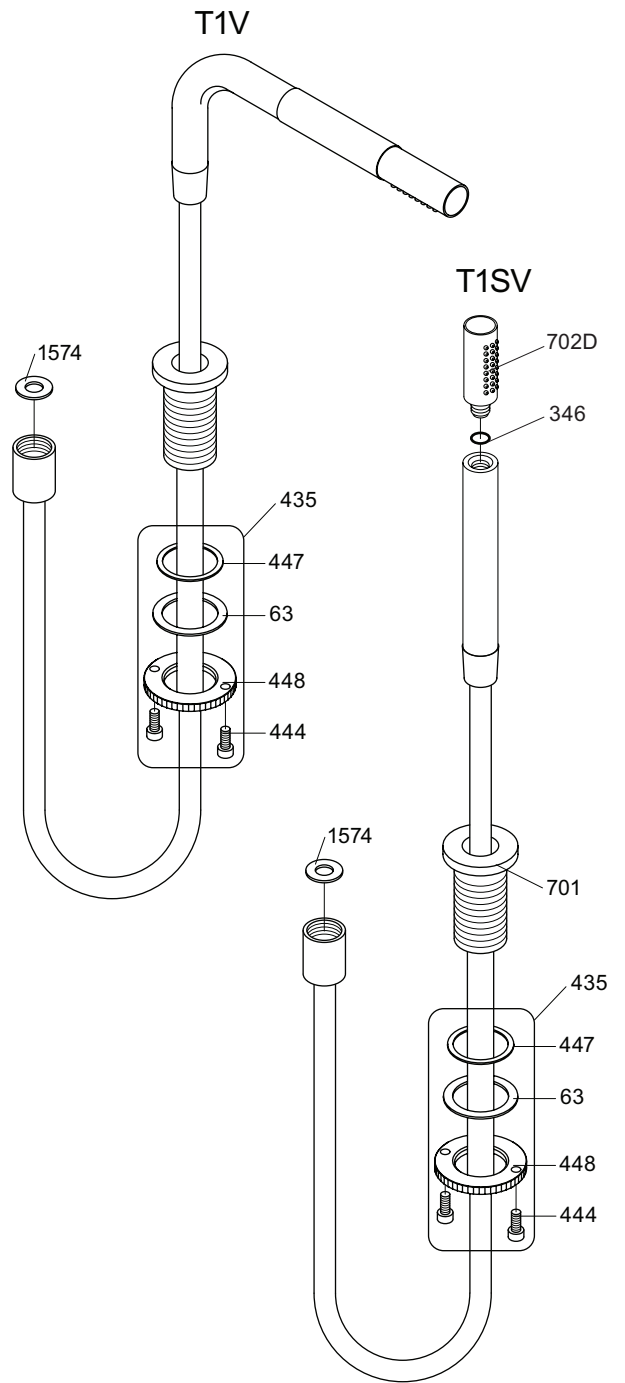

VR435: VR63, 2xVR444, VR447, VR448

vola
Lunavej 2
DK-8700 Horsens
Tlf : + 45 7023 5500
Fax: + 45 7023 5511
sales@vola.com
www.vola.com

VOLA T1, T1S T1V, T1SV

Date
Jun. 17

Rev.
6

Sheet
SB 39