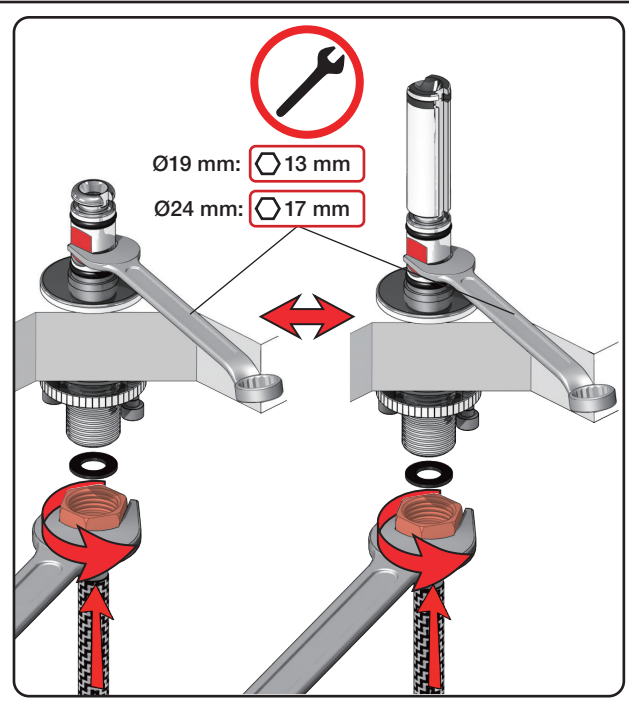

Inches:	Ø	H	D	h
090	3/4"	8 1/4"	8"	5 3/4"
090A	3/4"	4 1/4"	3 1/2"	1 1/2"
090B	3/4"	7"	4"	4 1/2"
090C	1"	7"	4"	4 1/2"
090D	1"	8 3/4"	8"	5"
090E	1"	6 3/4"	8"	2 1/2"
090G	3/4"	7"	5 1/2"	4"
090H	3/4"	10 1/2"	8 5/8"	6"
090I	3/4"	12 3/4"	8 5/8"	8 1/2"
090V	3/4"	14"	5 3/4"	10 1/2"

500/2500:

Fitting instruction
 Montageanleitung
 Monteringsvejledning
 Monteringsvægledning
 Montage hanleiding
 Manuel de montage

3

4

5

- VR1277K: VR22, VR2269, VR1277
 VR090D/C: VR623, VR624C, 4xVR631, VR1902
 VR434: VR261, VR263, VR440, VR442, 2xVR455
 VR435: VR63, 2xVR444, VR447, VR448
 VR437: VR97, VR98, 2xVR444, VR450, VR451
 NR.11: VR20, VR22, VR1273, VR1274, VR1275

VOLA 090D

Date
 Oct. 14

Rev.
 1

Sheet
 SB 18.1

2500:

500: Ø10
500US: Ø3/8"

- VR1277K: VR22, VR2269, VR1277
- VR434: 2xVR455, VR445, VR446, VR502
- NR.11: VR20, VR22, VR1273, VR1274, VR1275

vola
Lunavej 2
DK-8700 Horsens
Tlf : + 45 7023 5500
sales@vola.com
www.vola.com