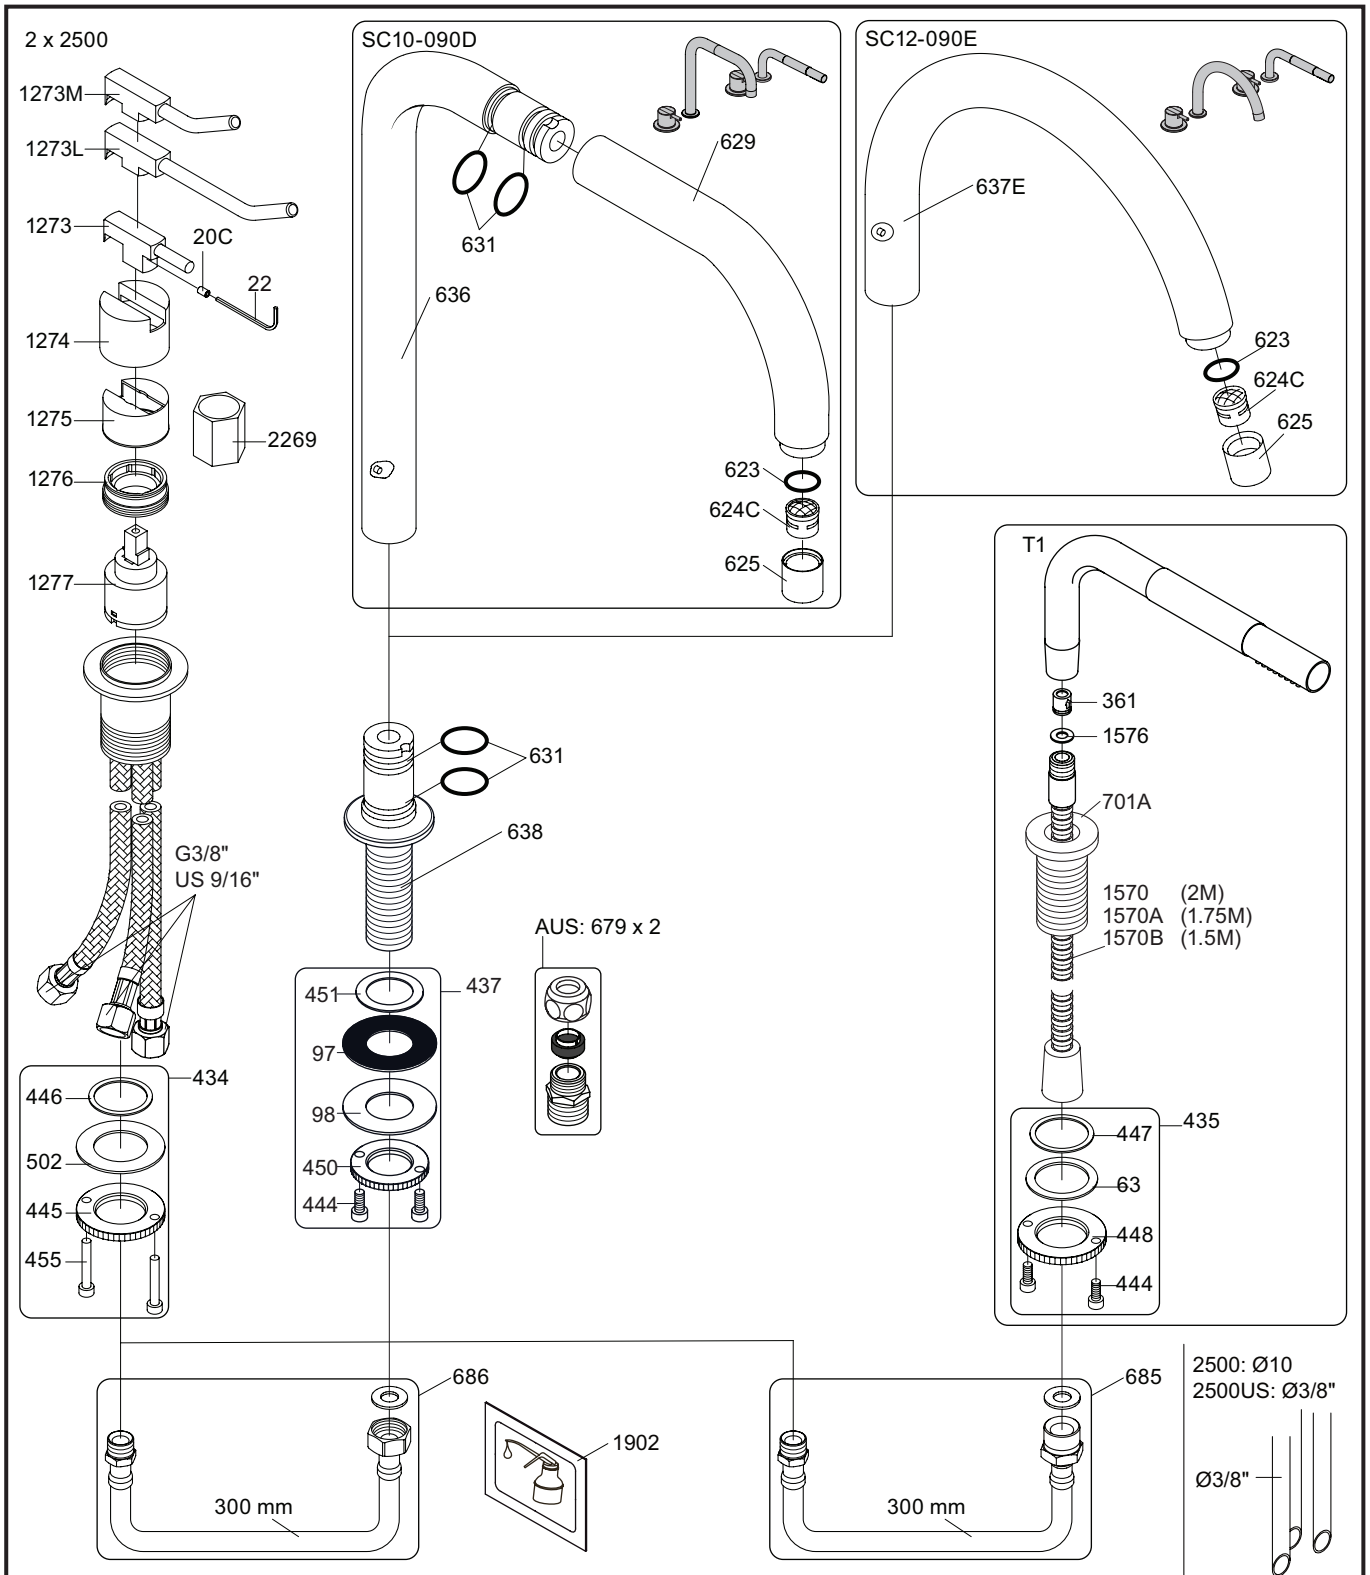

Inches:	Ø	H	D	h
090	3/4"	8 1/4"	8"	5 3/4"
090A	3/4"	4 1/4"	3 1/2"	1 1/2"
090B	3/4"	7"	4"	4 1/2"
090C	1"	7"	4"	4 1/2"
090D	1"	8 3/4"	8"	5"
090E	1"	6 3/4"	8"	2 1/2"
090G	3/4"	7"	5 1/2"	4"
090H	3/4"	10 1/2"	8 5/8"	6"
090I	3/4"	12 3/4"	8 5/8"	8 1/2"
090V	3/4"	14"	5 3/4"	10 1/2"

500/2500:

Fitting instruction
 Montageanleitung
 Monteringsvejledning
 Monteringsvægledning
 Montage hanleiding
 Manuel de montage

3

4

5

- VR1277K: VR22, VR2269, VR1277
 VR090D/C: VR623, VR624C, 4xVR631, VR1902
 VR434: VR261, VR263, VR440, VR442, 2xVR455
 VR435: VR63, 2xVR444, VR447, VR448
 VR437: VR97, VR98, 2xVR444, VR450, VR451
 NR.11: VR20, VR22, VR1273, VR1274, VR1275

VOLA 090D

Date
 Oct. 14

Rev.
 1

Sheet
 SB 18.1

2500:

500: Ø10
500US: Ø3/8"

- VR1277K: VR22, VR2269, VR1277
- VR434: 2xVR455, VR445, VR446, VR502
- NR.11: VR20, VR22, VR1273, VR1274, VR1275

vola
Lunavej 2
DK-8700 Horsens
Tlf : + 45 7023 5500
sales@vola.com
www.vola.com