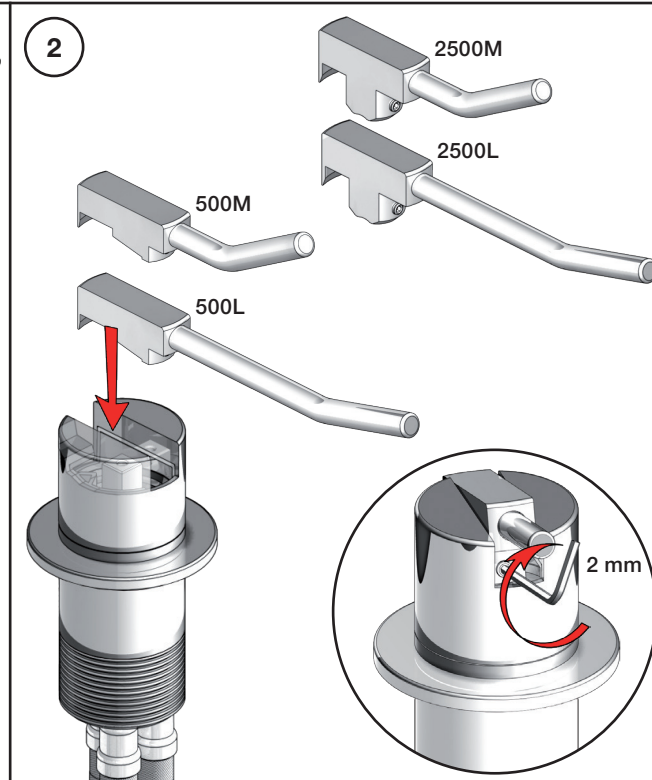

Inches:	Ø	H	D	h
090	3/4"	8 1/4"	8"	5 3/4"
090A	3/4"	4 1/4"	3 1/2"	1 1/2"
090B	3/4"	7"	4"	4 1/2"
090C	1"	7"	4"	4 1/2"
090D	1"	8 3/4"	8"	5"
090E	1"	6 3/4"	8"	2 1/2"
090G	3/4"	7"	5 1/2"	4"
090H	3/4"	10 1/2"	8 5/8"	6"
090I	3/4"	12 3/4"	8 5/8"	8 1/2"
090V	3/4"	14"	5 3/4"	10 1/2"

500/2500:

Fitting instruction
 Montageanleitung
 Monteringsvejledning
 Monteringsvægledning
 Montage hanleiding
 Manuel de montage

3

4

5

- VR1277K: VR22, VR2269, VR1277
 VR090D/C: VR623, VR624C, 4xVR631, VR1902
 VR434: VR261, VR263, VR440, VR442, 2xVR455
 VR435: VR63, 2xVR444, VR447, VR448
 VR437: VR97, VR98, 2xVR444, VR450, VR451
 NR.11: VR20, VR22, VR1273, VR1274, VR1275

VOLA 090D

Date
 Oct. 14

Rev.
 1

Sheet
 SB 18.1

2500:

500: Ø10
500US: Ø3/8"

- VR1277K: VR22, VR2269, VR1277
- VR434: 2xVR455, VR445, VR446, VR502
- NR.11: VR20, VR22, VR1273, VR1274, VR1275

vola
Lunavej 2
DK-8700 Horsens
Tlf : + 45 7023 5500
sales@vola.com
www.vola.com