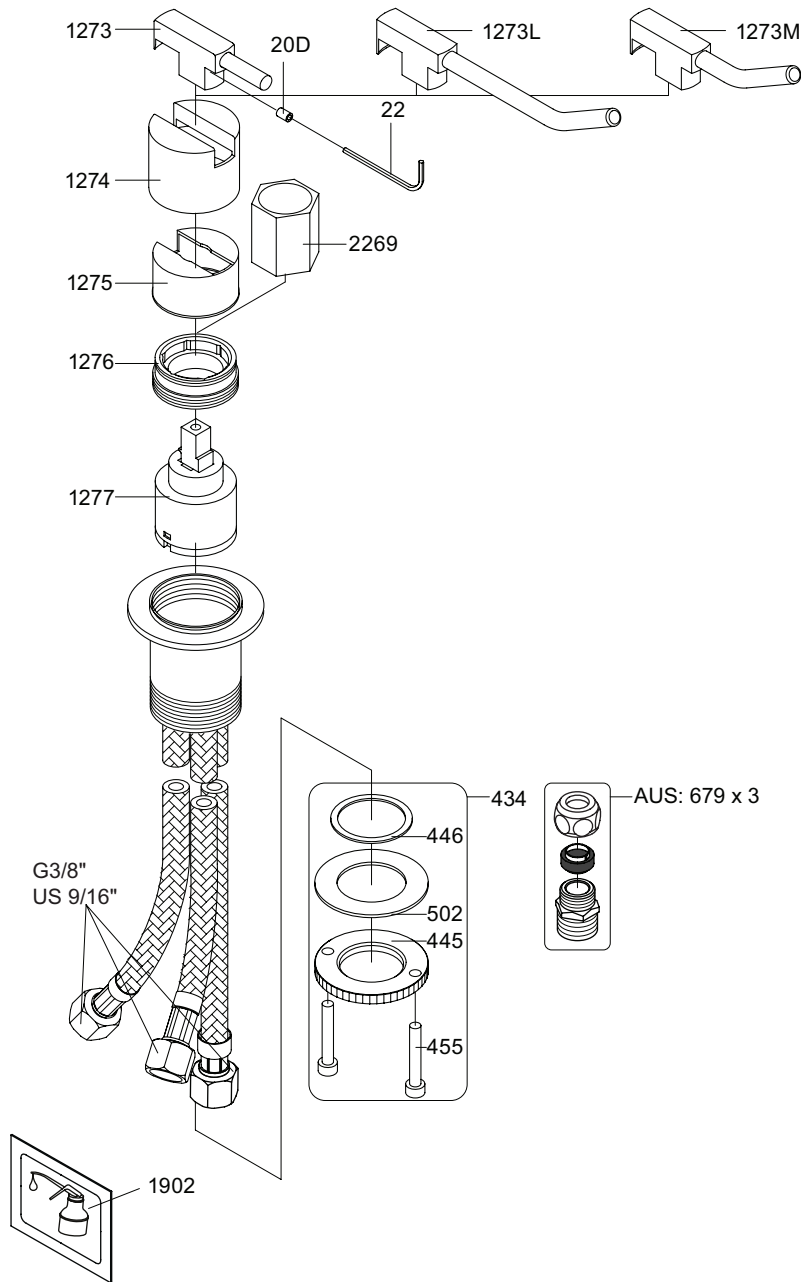

Inches:	Ø	H	D	h
090	3/4"	8 1/4"	8"	5 3/4"
090A	3/4"	4 1/4"	3 1/2"	1 1/2"
090B	3/4"	7"	4"	4 1/2"
090C	1"	7"	4"	4 1/2"
090D	1"	8 3/4"	8"	5"
090E	1"	6 3/4"	8"	2 1/2"
090G	3/4"	7"	5 1/2"	4"
090H	3/4"	10 1/2"	8 5/8"	6"
090I	3/4"	12 3/4"	8 5/8"	8 1/2"
090V	3/4"	14"	5 3/4"	10 1/2"

500/2500:

Fitting instruction
 Montageanleitung
 Monteringsvejledning
 Monteringsvægledning
 Montage hanleiding
 Manuel de montage

3

4

5

- VR1277K: VR22, VR2269, VR1277
 VR090D/C: VR623, VR624C, 4xVR631, VR1902
 VR434: VR261, VR263, VR440, VR442, 2xVR455
 VR435: VR63, 2xVR444, VR447, VR448
 VR437: VR97, VR98, 2xVR444, VR450, VR451
 NR.11: VR20, VR22, VR1273, VR1274, VR1275

VR090D/C: VR623, VR624C, 4xVR631, VR1902
 VR090D/C-40: VR623, VR624C, 2xVR631, 2xVR632, VR1902
 VR437: VR98, 2xVR444, VR450, VR451

vola
 Lunavej 2
 DK-8700 Horsens
 Tlf : + 45 7023 5500
 sales@vola.com
 www.vola.com

VOLA 090D

Date
 Oct. 14

Rev.
 1

Sheet
 SB 18.1

2500:

500: Ø10
500US: Ø3/8"

- VR1277K: VR22, VR2269, VR1277
- VR434: 2xVR455, VR445, VR446, VR502
- NR.11: VR20, VR22, VR1273, VR1274, VR1275

vola
Lunavej 2
DK-8700 Horsens
Tlf : + 45 7023 5500
sales@vola.com
www.vola.com