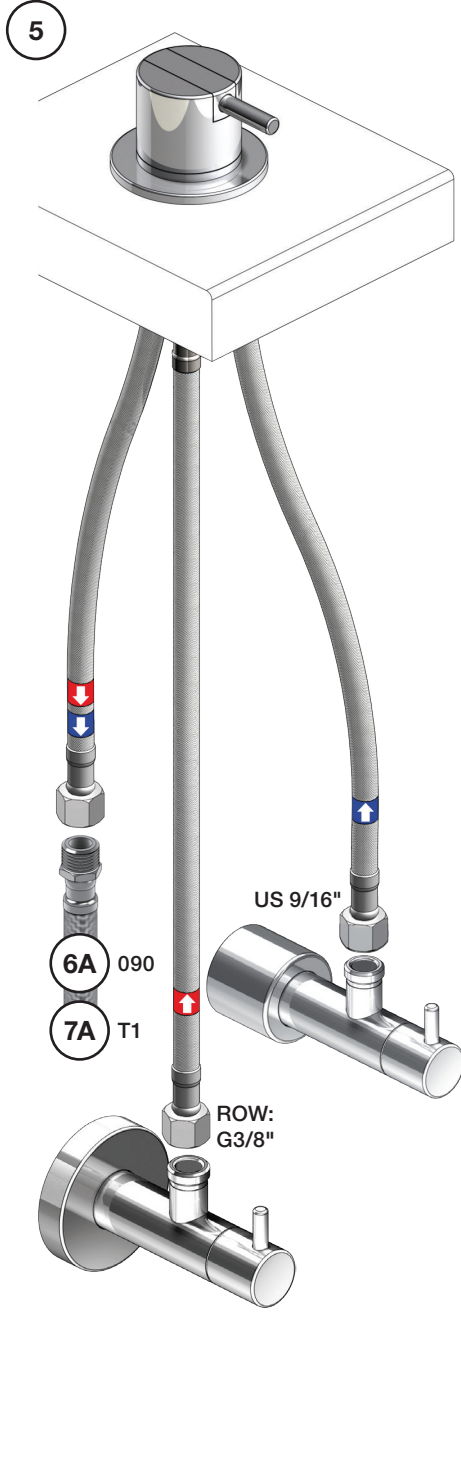

Inches:	Ø	H	D	h
090	3/4"	8 1/4"	8"	5 3/4"
090A	3/4"	4 1/4"	3 1/2"	1 1/2"
090B	3/4"	7"	4"	4 1/2"
090C	1"	7"	4"	4 1/2"
090D	1"	8 3/4"	8"	5"
090E	1"	6 3/4"	8"	2 1/2"
090G	3/4"	7"	5 1/2"	4"
090H	3/4"	10 1/2"	8 5/8"	6"
090I	3/4"	12 3/4"	8 5/8"	8 1/2"
090V	3/4"	14"	5 3/4"	10 1/2"

www.vola.com

500 - 2500_V0_40998137
 02-10-2023

vola

Data, 3 Bar /43.5 Psi:

	l/min.	Gal/min.
500:	14,5	3.8
590:	9,0	2.4
500-T1:	11,0	2.9
2500:	18,7	4.9
SC1:	18,7	4.9
SC5, 7:	18,0	4.8
SC9:	11,0	2.9

Max. 65°C, 150°F

500/2500:

Fitting instruction
 Montageanleitung
 Monteringsvejledning
 Monteringsvægledning
 Montage hanleiding
 Manuel de montage

3

4

5

- VR1277K: VR22, VR2269, VR1277
 VR090D/C: VR623, VR624C, 4xVR631, VR1902
 VR434: VR261, VR263, VR440, VR442, 2xVR455
 VR435: VR63, 2xVR444, VR447, VR448
 VR437: VR97, VR98, 2xVR444, VR450, VR451
 NR.11: VR20, VR22, VR1273, VR1274, VR1275

VOLA 090D

Date
 Oct. 14

Rev.
 1

Sheet
 SB 18.1

2500:

500: Ø10
500US: Ø3/8"

- VR1277K: VR22, VR2269, VR1277
- VR434: 2xVR455, VR445, VR446, VR502
- NR.11: VR20, VR22, VR1273, VR1274, VR1275

vola
Lunavej 2
DK-8700 Horsens
Tlf : + 45 7023 5500
sales@vola.com
www.vola.com