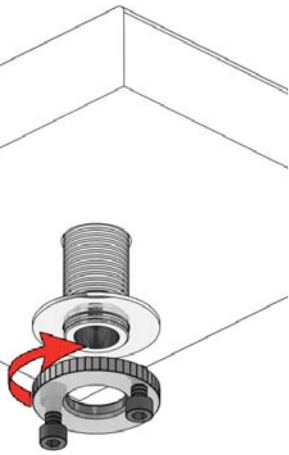

Inches:	Ø	H	D	h
090	3/4"	8 1/4"	8"	5 3/4"
090A	3/4"	4 1/4"	3 1/2"	1 1/2"
090B	3/4"	7"	4"	4 1/2"
090C	1"	7"	4"	4 1/2"
090D	1"	8 3/4"	8"	5"
090E	1"	6 3/4"	8"	2 1/2"
090G	3/4"	7"	5 1/2"	4"
090H	3/4"	10 1/2"	8 5/8"	6"
090I	3/4"	12 3/4"	8 5/8"	8 1/2"
090V	3/4"	14"	5 3/4"	10 1/2"

500/2500:

Fitting instruction
 Montageanleitung
 Monteringsvejledning
 Monteringsvægledning
 Montage hanleiding
 Manuel de montage

3

4

5

- VR1277K: VR22, VR2269, VR1277
 VR090D/C: VR623, VR624C, 4xVR631, VR1902
 VR434: VR261, VR263, VR440, VR442, 2xVR455
 VR435: VR63, 2xVR444, VR447, VR448
 VR437: VR97, VR98, 2xVR444, VR450, VR451
 NR.11: VR20, VR22, VR1273, VR1274, VR1275

VOLA 090D

Date
 Oct. 14

Rev.
 1

Sheet
 SB 18.1

2500:

500: Ø10
500US: Ø3/8"

- VR1277K: VR22, VR2269, VR1277
- VR434: 2xVR455, VR445, VR446, VR502
- NR.11: VR20, VR22, VR1273, VR1274, VR1275

vola
Lunavej 2
DK-8700 Horsens
Tlf : + 45 7023 5500
sales@vola.com
www.vola.com