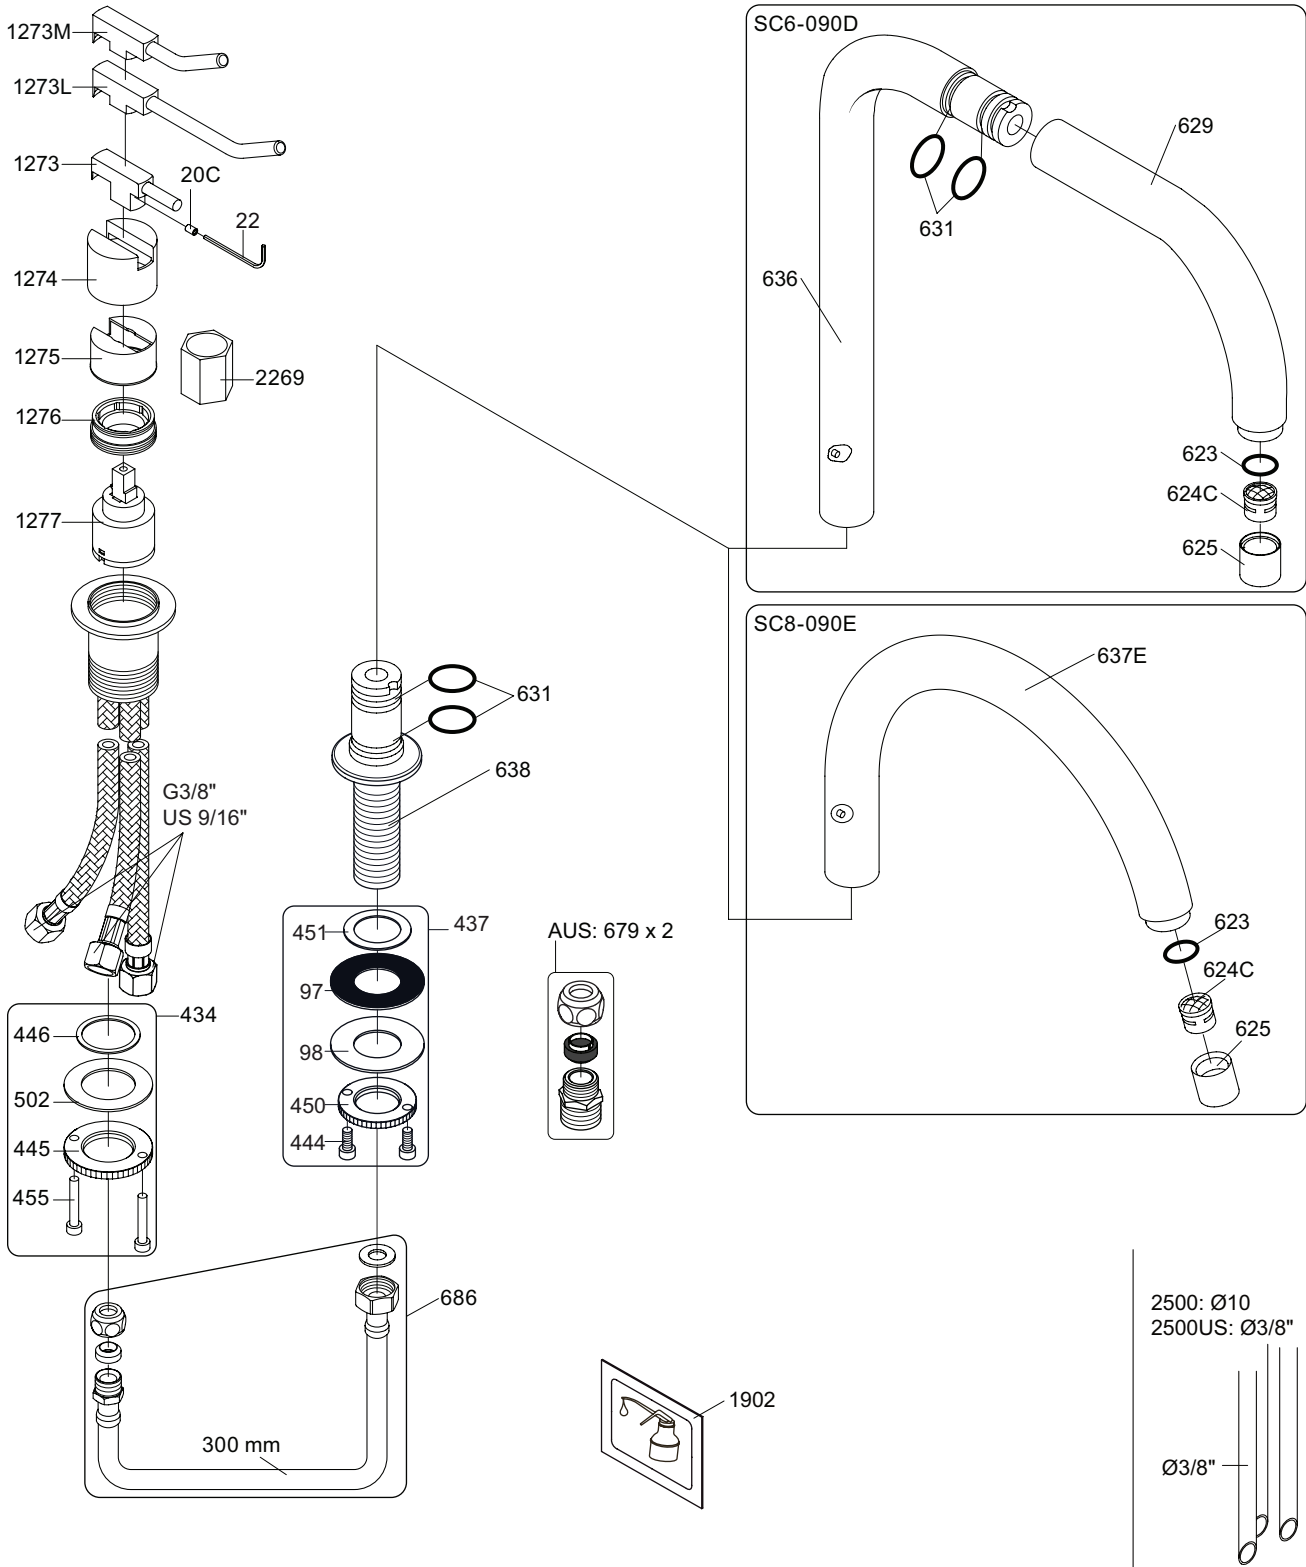

Inches:	Ø	H	D	h
090	3/4"	8 1/4"	8"	5 3/4"
090A	3/4"	4 1/4"	3 1/2"	1 1/2"
090B	3/4"	7"	4"	4 1/2"
090C	1"	7"	4"	4 1/2"
090D	1"	8 3/4"	8"	5"
090E	1"	6 3/4"	8"	2 1/2"
090G	3/4"	7"	5 1/2"	4"
090H	3/4"	10 1/2"	8 5/8"	6"
090I	3/4"	12 3/4"	8 5/8"	8 1/2"
090V	3/4"	14"	5 3/4"	10 1/2"

VOLA 500, 590, 500T1
 VOLA 2500
 VOLA SC1, SC3, SC5, SC7, SC9, SC10, SC12

Fitting instruction
 Montageanleitung
 Monteringsvejledning
 Monteringsvægledning
 Montage hanleiding
 Manuel de montage

04/00027
 04/00038

vola

- NR11: VR20, VR22, VR1273, VR1274, VR1275
- VR090D/C: VR623, VR624C, 4xVR631, VR1902
- VR1277K: VR22, VR2269, VR1277
- VR434: VR261, VR263, VR440, VR442, 2xVR455
- VR437: VR97, VR98, 2xVR444, VR450, VR451

VOLA 090D

Date
 Oct. 14

Rev.
 1

Sheet
 SB 18.1

2500:

500: Ø10
500US: Ø3/8"

VR1277K: VR22, VR2269, VR1277
 VR434: 2xVR455, VR445, VR446, VR502
 NR.11: VR20, VR22, VR1273, VR1274, VR1275

vola
 Lunavej 2
 DK-8700 Horsens
 Tlf : + 45 7023 5500
 sales@vola.com
 www.vola.com