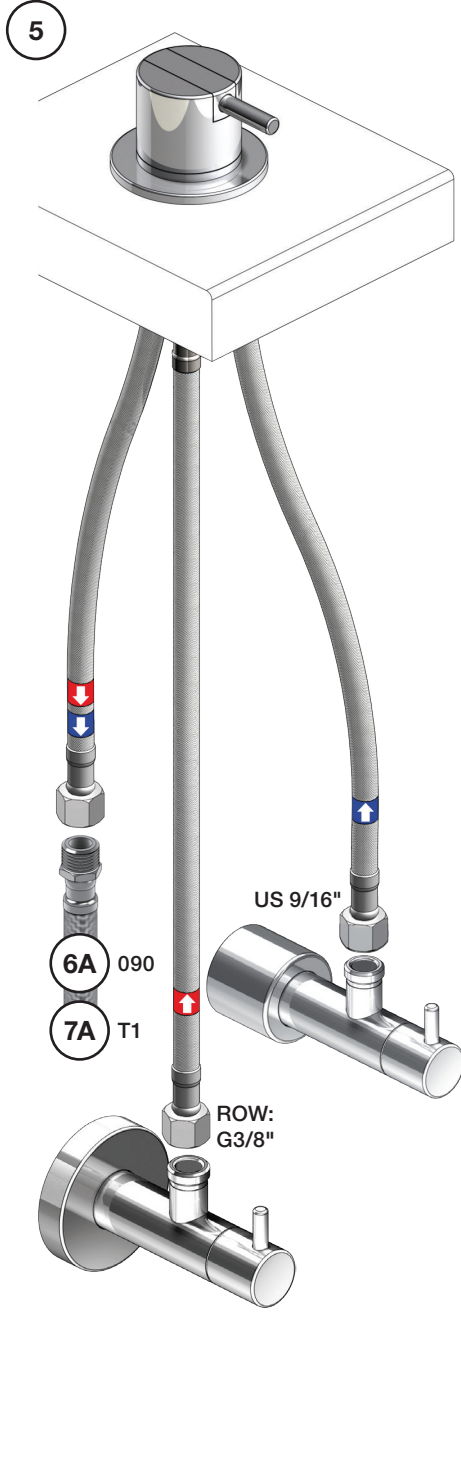

Inches:	Ø	H	D	h
090	3/4"	8 1/4"	8"	5 3/4"
090A	3/4"	4 1/4"	3 1/2"	1 1/2"
090B	3/4"	7"	4"	4 1/2"
090C	1"	7"	4"	4 1/2"
090D	1"	8 3/4"	8"	5"
090E	1"	6 3/4"	8"	2 1/2"
090G	3/4"	7"	5 1/2"	4"
090H	3/4"	10 1/2"	8 5/8"	6"
090I	3/4"	12 3/4"	8 5/8"	8 1/2"
090V	3/4"	14"	5 3/4"	10 1/2"

VOLA 500, 590, 500T1
 VOLA 2500
 VOLA SC1, SC3, SC5, SC7, SC9, SC10, SC12

Fitting instruction
 Montageanleitung
 Monteringsvejledning
 Monteringsvægledning
 Montage hanleiding
 Manuel de montage

04/00027
 04/00038

500/2500:

- NR11: VR20, VR22, VR1273, VR1274, VR1275
- VR090D/C: VR623, VR624C, 4xVR631, VR1902
- VR1277K: VR22, VR2269, VR1277
- VR434: VR261, VR263, VR440, VR442, 2xVR455
- VR437: VR97, VR98, 2xVR444, VR450, VR451

VOLA 090E

Date
 Oct. 2014

Rev.
 1

Sheet
 SB 18.2

2500:

500: Ø10
500US: Ø3/8"

- VR1277K: VR22, VR2269, VR1277
- VR434: 2xVR455, VR445, VR446, VR502
- NR.11: VR20, VR22, VR1273, VR1274, VR1275

vola
Lunavej 2
DK-8700 Horsens
Tlf : + 45 7023 5500
sales@vola.com
www.vola.com