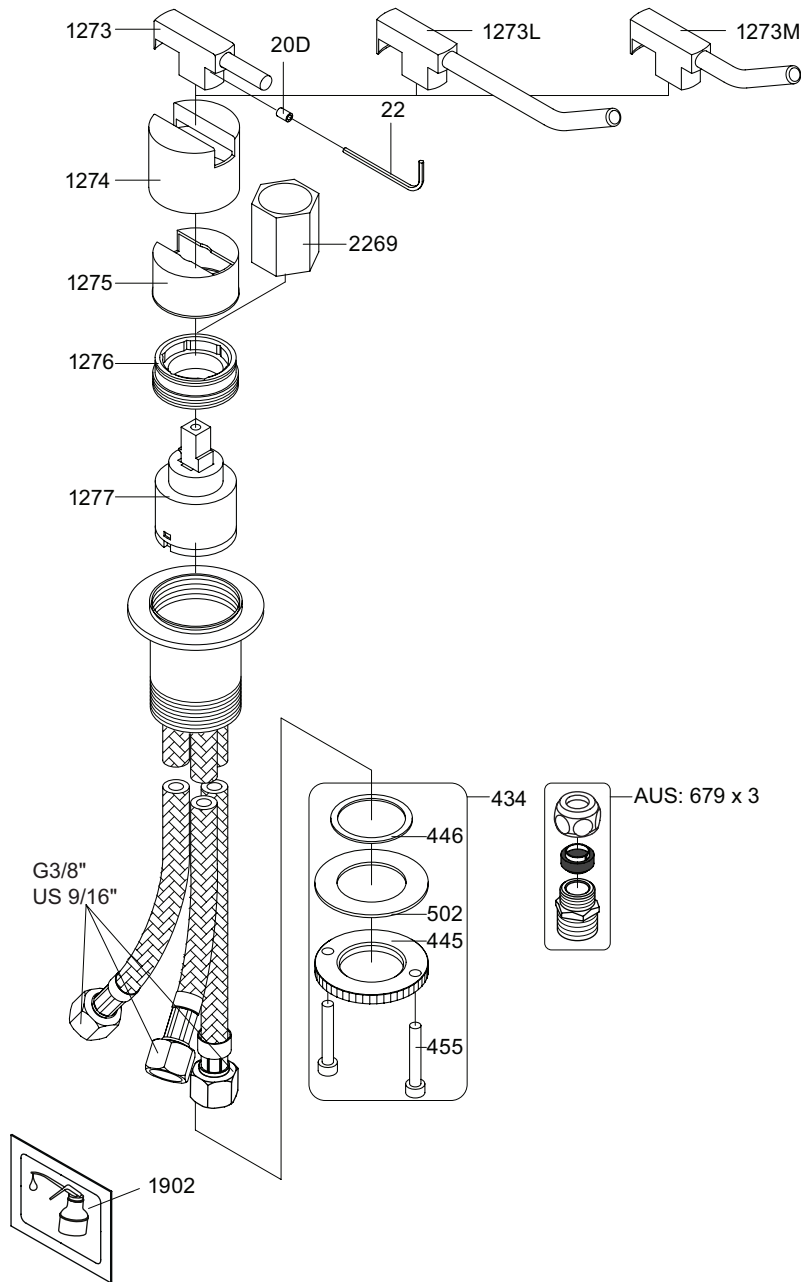

Inches:	Ø	H	D	h
090	3/4"	8 1/4"	8"	5 3/4"
090A	3/4"	4 1/4"	3 1/2"	1 1/2"
090B	3/4"	7"	4"	4 1/2"
090C	1"	7"	4"	4 1/2"
090D	1"	8 3/4"	8"	5"
090E	1"	6 3/4"	8"	2 1/2"
090G	3/4"	7"	5 1/2"	4"
090H	3/4"	10 1/2"	8 5/8"	6"
090I	3/4"	12 3/4"	8 5/8"	8 1/2"
090V	3/4"	14"	5 3/4"	10 1/2"

VR090D/C: VR623, VR624C, 4xVR631, VR1902
 VR090D/C-40: VR623, VR624C, 2xVR631, 2xVR632, VR1902
 VR437: VR98, 2xVR444, VR450, VR451

vola
 Lunavej 2
 DK-8700 Horsens
 Tlf : + 45 7023 5500
 sales@vola.com
 www.vola.com

VOLA 090E

Date
 Oct. 2014

Rev.
 1

Sheet
 SB 18.2

2500:

500: Ø10
500US: Ø3/8"

- VR1277K: VR22, VR2269, VR1277
- VR434: 2xVR455, VR445, VR446, VR502
- NR.11: VR20, VR22, VR1273, VR1274, VR1275

vola
Lunavej 2
DK-8700 Horsens
Tlf : + 45 7023 5500
sales@vola.com
www.vola.com