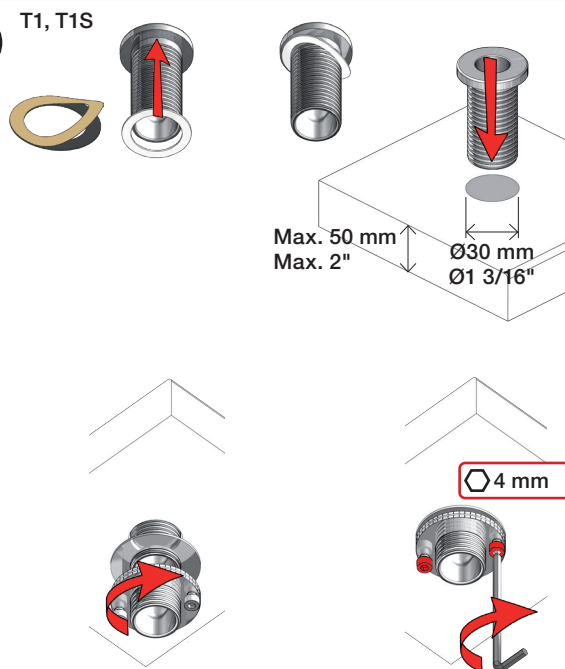

vola

5

6

6A

6B

7

7A

1

500:

500: Ø10
500US: Ø3/8"

- VR277K: VR22, VR269, VR277
- VR297: VR20, VR22, VR269, VR273, VR277, VR294, VR295, VR296
- VR434: 2xVR444, VR445, 2xVR455, VR502
- NR.10: VR20, VR22, VR273, VR294, VR295

VOLA 500/M/L