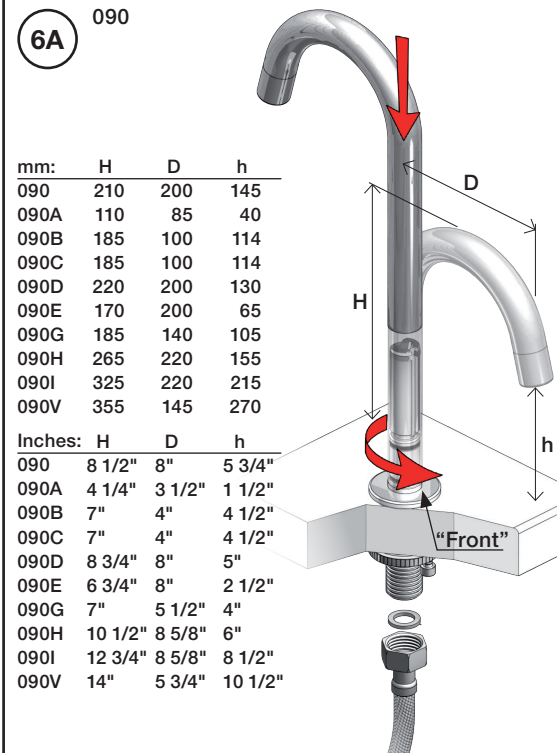

vola

5

6

6A

6B

7

7A

1

500:

500: Ø10
500US: Ø3/8"

- VR277K: VR22, VR269, VR277
- VR297: VR20, VR22, VR269, VR273, VR277, VR294, VR295, VR296
- VR434: 2xVR444, VR445, 2xVR455, VR502
- NR.10: VR20, VR22, VR273, VR294, VR295

VOLA 500/M/L