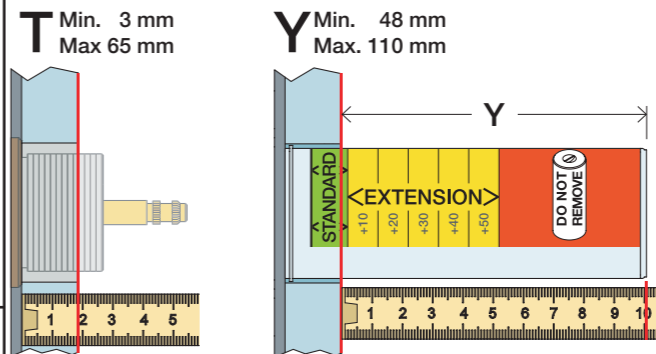

T	Y	VR5250/VR5410/VR2019
3 - 15 mm	110 - 98 mm	Std.
15 - 25 mm	98 - 88 mm	+10
25 - 35 mm	88 - 78 mm	+20
35 - 45 mm	78 - 68 mm	+30
45 - 55 mm	68 - 58 mm	+40
55 - 65 mm	58 - 48 mm	+50

Fitting of extension
Montage von verlängerung
Montering af forlængerdele
Montering av förlängning