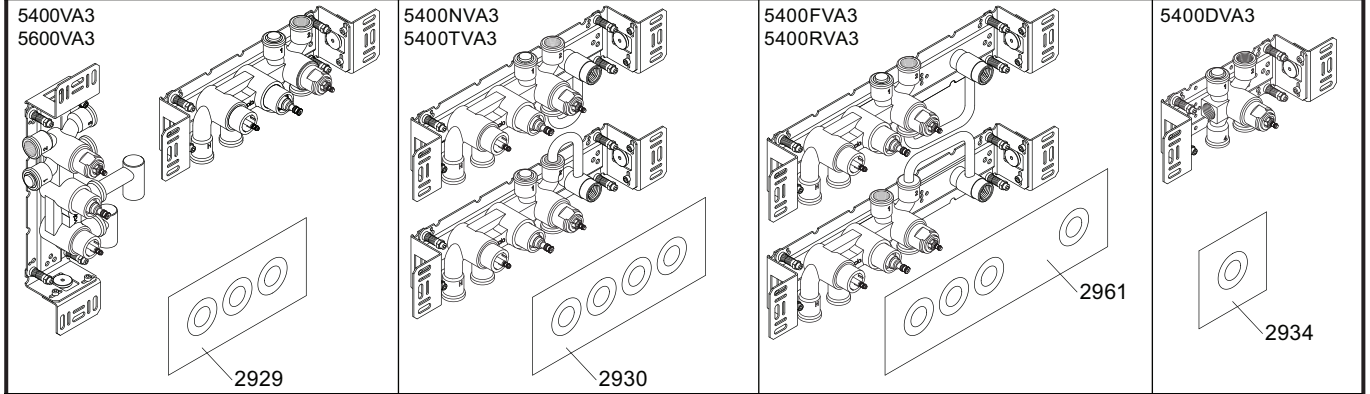

**1.** MAX. 16 Bar  
 232 Psi

**2.** MAX. 4 Bar  
 58 Psi

**! Water - Wasser - Vand - Vatten - Water - Leau !**  
**! MAX 1 Minute - Minut - Minuut !**

NR51:	VR5251, VR2279+B+C, VR2A
NR52:	VR2A, VR5252, VR5253, VR5255, VR5256, VR2279+B+C, VR3113, VR2A
NR64:	VR5251, VR2279+B+C, VR2A
VR3113:	VR3109, VR3110, VR5255
VR5250+:	VR5248+, VR5249+, VR5257, VR5258, VR5259, VR5260
VR5250AUS+:	VR5248+, VR5249+, VR5257, VR5258, VR5259, VR5260, VR5275
VR5257+:	VR5257+, VR5259+
VR5258+:	VR5258+, VR5260+
VR5268+:	2xVR2C, VR1902, VR5268, VR5271+
VR5410+:	2xVR2C, VR5270+, VR5271+