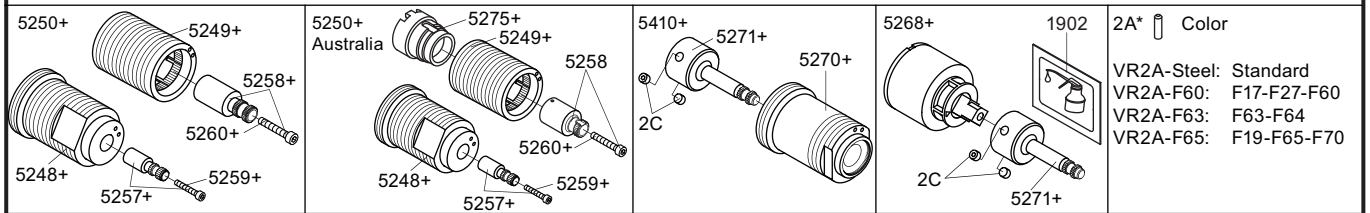

**1.** MAX. 16 Bar  
 232 Psi

**2.** MAX. 4 Bar  
 58 Psi

**! Water - Wasser - Vand - Vatten - Water - Leau !**  
**! MAX 1 Minute - Minut - Minuut !**

NR51:	VR5251, VR2279+B+C, VR2A
NR52:	VR2A, VR5252, VR5253, VR5255, VR5256, VR2279+B+C, VR3113, VR2A
NR64:	VR5251, VR2279+B+C, VR2A
VR3113:	VR3109, VR3110, VR5255
VR5250+:	VR5248+, VR5249+, VR5257, VR5258, VR5259, VR5260
VR5250AUS+:	VR5248+, VR5249+, VR5257, VR5258, VR5259, VR5260, VR5275
VR5257+:	VR5257+, VR5259+
VR5258+:	VR5258+, VR5260+
VR5268+:	2xVR2C, VR1902, VR5268, VR5271+
VR5410+:	2xVR2C, VR5270+, VR5271+