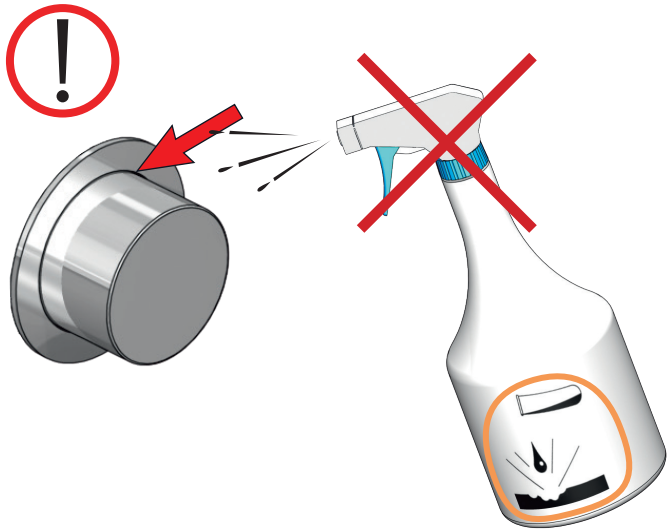

VR1894: A82 & A83 Pre 04-2021

Adapter hose
Adapterschlauch
Adapterslange
Adapterslang
Waterslang
Tuyau adaptateur