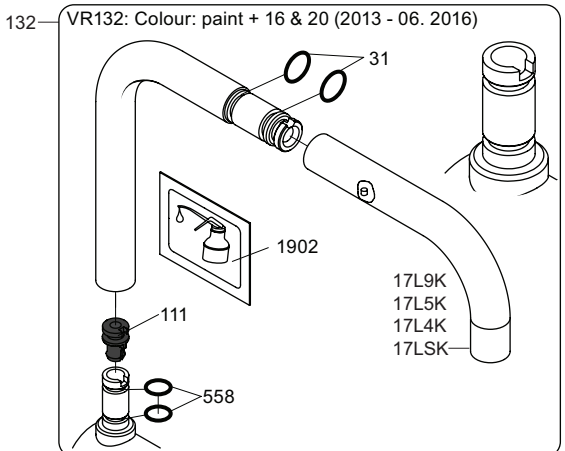

4

5

KV1L/KV1M

Operation
Bedienung
Betjening

Bruk
Bediining
Fonctionnement

Colour: 02, 04, 05, 06, 08, 09, 12, 14, 15, 16, 17,
18, 19, 20, 21, 25, 27, 60, 62, 63, 65, 66

- NR.10/L/M: VR20, VR22, VR273/L/M, VR294, VR295
- VR17L4K: VR15P, VR16L4, VR17L (US Standard)
- VR17L5K: VR15P, VR16L5, VR17L
- VR17L9K: VR15P, VR16L9, VR17L
- VR17LSK: VR15P, VR16LS, VR17L
- VR30: VR15P, VR16L9, VR17L, VR29, 4xVR31, VR35, VR1902 (F40) (and KV1 from 1972 - 1996)
- VR132: VR15P, VR16L9, VR17L, 2xVR31, 2xVR558, VR1902 (2013 - 06. 2016)
- VR133: VR15P, VR16L9, VR17L, VR24, 4xVR31, VR113, VR1902 (1997 - 2012)
- VR230: VR15P, VR16L9, VR17L, 2xVR118, VR229, VR235, 4xVR558, VR1902 (06-2016 -)
- VR117K: VR116, VR117, VR118, 2xVR558, VR1902
- VR277K: VR22, VR269, VR277
- VR297/L/M: VR20, VR22, VR269, VR273/L/M, VR277, VR294, VR295, VR296
- VR433: VR261, VR263, VR440, VR442, 2xVR444