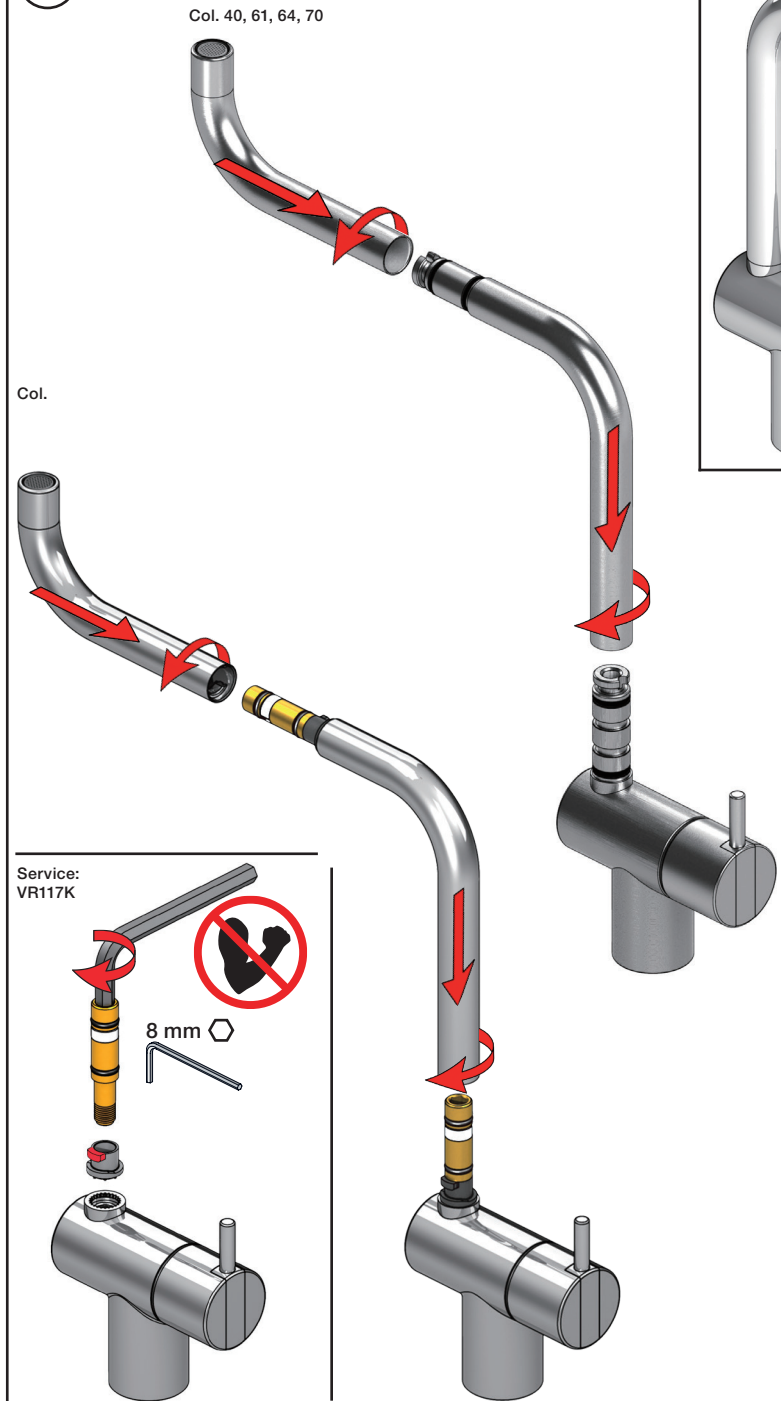

4

5

KV1L/KV1M

Operation
Bedienung
Betjening

Bruk
Bediining
Fonctionnement

Colour: 02, 04, 05, 06, 08, 09, 12, 14, 15, 16, 17,
18, 19, 20, 21, 25, 27, 60, 62, 63, 65, 66

- NR.10/L/M: VR20, VR22, VR273/L/M, VR294, VR295
- VR17L4K: VR15P, VR16L4, VR17L (US Standard)
- VR17L5K: VR15P, VR16L5, VR17L
- VR17L9K: VR15P, VR16L9, VR17L
- VR17LSK: VR15P, VR16LS, VR17L
- VR30: VR15P, VR16L9, VR17L, VR29, 4xVR31, VR35, VR1902 (F40) (and KV1 from 1972 - 1996)
- VR132: VR15P, VR16L9, VR17L, 2xVR31, 2xVR558, VR1902 (2013 - 06. 2016)
- VR133: VR15P, VR16L9, VR17L, VR24, 4xVR31, VR113, VR1902 (1997 - 2012)
- VR230: VR15P, VR16L9, VR17L, 2xVR118, VR229, VR235, 4xVR558, VR1902 (06-2016 -)
- VR117K: VR116, VR117, VR118, 2xVR558, VR1902
- VR277K: VR22, VR269, VR277
- VR297/L/M: VR20, VR22, VR269, VR273/L/M, VR277, VR294, VR295, VR296
- VR433: VR261, VR263, VR440, VR442, 2xVR444