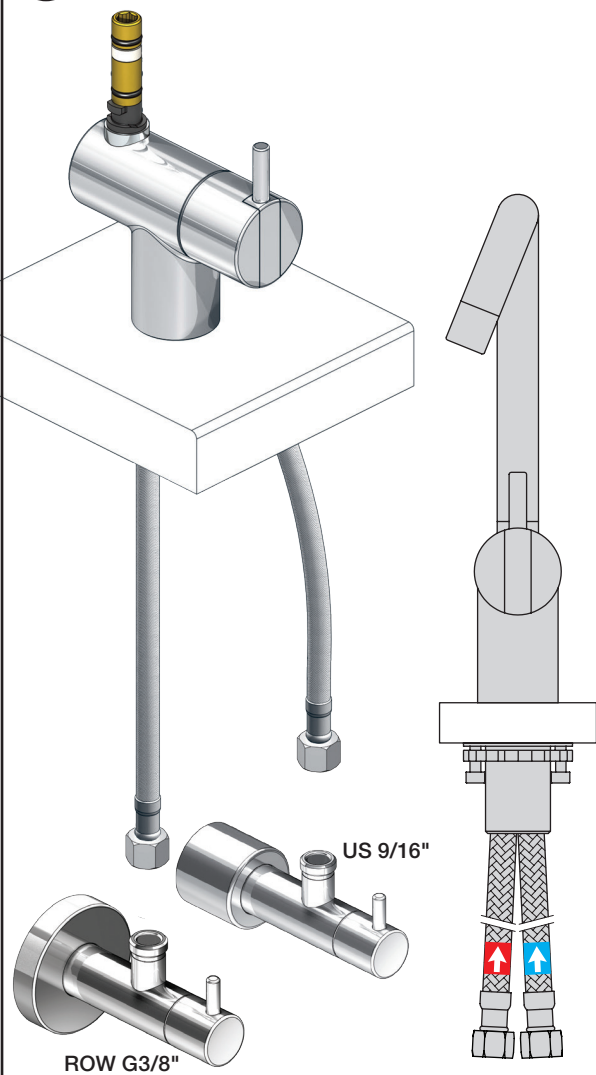

4

5

KV1L/KV1M

Operation
Bedienung
Betjening

Bruk
Bediining
Fonctionnement

Colour: 02, 04, 05, 06, 08, 09, 12, 14, 15, 16, 17,
18, 19, 20, 21, 25, 27, 60, 62, 63, 65, 66

- NR.10/L/M: VR20, VR22, VR273/L/M, VR294, VR295
- VR17L4K: VR15P, VR16L4, VR17L (US Standard)
- VR17L5K: VR15P, VR16L5, VR17L
- VR17L9K: VR15P, VR16L9, VR17L
- VR17LSK: VR15P, VR16LS, VR17L
- VR30: VR15P, VR16L9, VR17L, VR29, 4xVR31, VR35, VR1902 (F40) (and KV1 from 1972 - 1996)
- VR132: VR15P, VR16L9, VR17L, 2xVR31, 2xVR558, VR1902 (2013 - 06. 2016)
- VR133: VR15P, VR16L9, VR17L, VR24, 4xVR31, VR113, VR1902 (1997 - 2012)
- VR230: VR15P, VR16L9, VR17L, 2xVR118, VR229, VR235, 4xVR558, VR1902 (06-2016 -)
- VR117K: VR116, VR117, VR118, 2xVR558, VR1902
- VR277K: VR22, VR269, VR277
- VR297/L/M: VR20, VR22, VR269, VR273/L/M, VR277, VR294, VR295, VR296
- VR433: VR261, VR263, VR440, VR442, 2xVR444

vola
Lunavej 2
DK-8700 Horsens
Tlf : + 45 7023 5500
sales@vola.com
www.vola.com

KV1 Family:

KV1: /250, /300
KV1L: /250, /300
KV1M: /250, /300

Date
Jan. 23

Rev.
9

Sheet
SB25.2