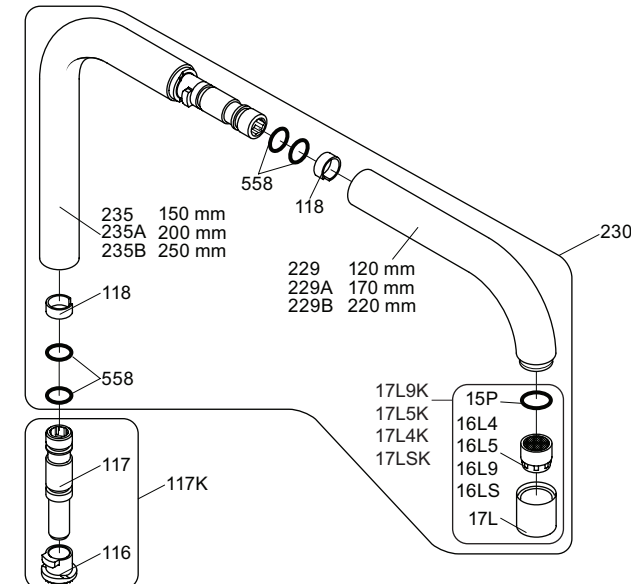

4

5

KV1L/KV1M

Operation
Bedienung
Betjening

Bruk
Bediining
Fonctionnement

Colour: 02, 04, 05, 06, 08, 09, 12, 14, 15, 16, 17,
18, 19, 20, 21, 25, 27, 60, 62, 63, 65, 66

- NR.10/L/M: VR20, VR22, VR273/L/M, VR294, VR295
- VR17L4K: VR15P, VR16L4, VR17L (US Standard)
- VR17L5K: VR15P, VR16L5, VR17L
- VR17L9K: VR15P, VR16L9, VR17L
- VR17LSK: VR15P, VR16LS, VR17L
- VR30: VR15P, VR16L9, VR17L, VR29, 4xVR31, VR35, VR1902 (F40) (and KV1 from 1972 - 1996)
- VR132: VR15P, VR16L9, VR17L, 2xVR31, 2xVR558, VR1902 (2013 - 06. 2016)
- VR133: VR15P, VR16L9, VR17L, VR24, 4xVR31, VR113, VR1902 (1997 - 2012)
- VR230: VR15P, VR16L9, VR17L, 2xVR118, VR229, VR235, 4xVR558, VR1902 (06-2016 -)
- VR117K: VR116, VR117, VR118, 2xVR558, VR1902
- VR277K: VR22, VR269, VR277
- VR297/L/M: VR20, VR22, VR269, VR273/L/M, VR277, VR294, VR295, VR296
- VR433: VR261, VR263, VR440, VR442, 2xVR444

vola
Lunavej 2
DK-8700 Horsens
Tlf : + 45 7023 5500
sales@vola.com
www.vola.com

KV1 Family:

KV1: /250, /300
KV1L: /250, /300
KV1M: /250, /300

Date
Jan. 23

Rev.
9

Sheet
SB25.2