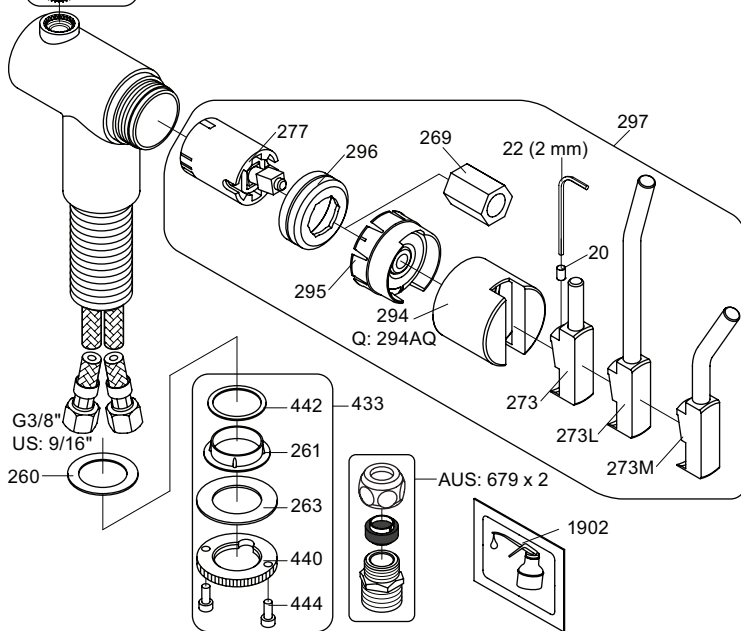

4

5

KV1L/KV1M

Operation
Bedienung
Betjening

Bruk
Bediining
Fonctionnement

Colour: 02, 04, 05, 06, 08, 09, 12, 14, 15, 16, 17,
18, 19, 20, 21, 25, 27, 60, 62, 63, 65, 66

- NR.10/L/M: VR20, VR22, VR273/L/M, VR294, VR295
- VR17L4K: VR15P, VR16L4, VR17L (US Standard)
- VR17L5K: VR15P, VR16L5, VR17L
- VR17L9K: VR15P, VR16L9, VR17L
- VR17LSK: VR15P, VR16LS, VR17L
- VR30: VR15P, VR16L9, VR17L, VR29, 4xVR31, VR35, VR1902 (F40) (and KV1 from 1972 - 1996)
- VR132: VR15P, VR16L9, VR17L, 2xVR31, 2xVR558, VR1902 (2013 - 06. 2016)
- VR133: VR15P, VR16L9, VR17L, VR24, 4xVR31, VR113, VR1902 (1997 - 2012)
- VR230: VR15P, VR16L9, VR17L, 2xVR118, VR229, VR235, 4xVR558, VR1902 (06-2016 -)
- VR117K: VR116, VR117, VR118, 2xVR558, VR1902
- VR277K: VR22, VR269, VR277
- VR297/L/M: VR20, VR22, VR269, VR273/L/M, VR277, VR294, VR295, VR296
- VR433: VR261, VR263, VR440, VR442, 2xVR444

vola
Lunavej 2
DK-8700 Horsens
Tlf : + 45 7023 5500
sales@vola.com
www.vola.com

KV1 Family:

KV1: /250, /300
KV1L: /250, /300
KV1M: /250, /300

Date
Jan. 23

Rev.
9

Sheet
SB25.2