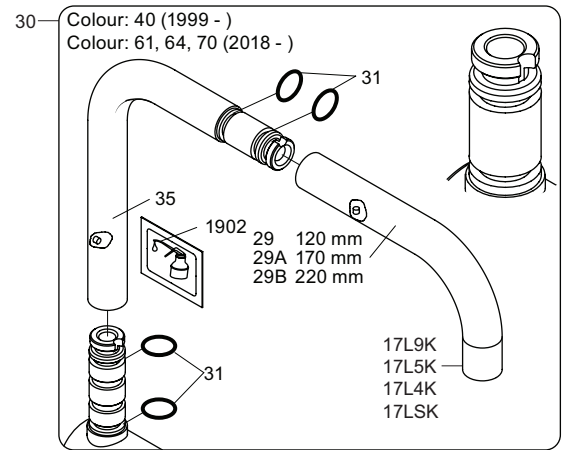

4

5

KV1L/KV1M

Operation
Bedienung
Betjening

Bruk
Bediining
Fonctionnement

Colour: 02, 04, 05, 06, 08, 09, 12, 14, 15, 16, 17,
18, 19, 20, 21, 25, 27, 60, 62, 63, 65, 66

- NR.10/L/M: VR20, VR22, VR273/L/M, VR294, VR295
- VR17L4K: VR15P, VR16L4, VR17L (US Standard)
- VR17L5K: VR15P, VR16L5, VR17L
- VR17L9K: VR15P, VR16L9, VR17L
- VR17LSK: VR15P, VR16LS, VR17L
- VR30: VR15P, VR16L9, VR17L, VR29, 4xVR31, VR35, VR1902 (F40) (and KV1 from 1972 - 1996)
- VR132: VR15P, VR16L9, VR17L, 2xVR31, 2xVR558, VR1902 (2013 - 06. 2016)
- VR133: VR15P, VR16L9, VR17L, VR24, 4xVR31, VR113, VR1902 (1997 - 2012)
- VR230: VR15P, VR16L9, VR17L, 2xVR118, VR229, VR235, 4xVR558, VR1902 (06-2016 -)
- VR117K: VR116, VR117, VR118, 2xVR558, VR1902
- VR277K: VR22, VR269, VR277
- VR297/L/M: VR20, VR22, VR269, VR273/L/M, VR277, VR294, VR295, VR296
- VR433: VR261, VR263, VR440, VR442, 2xVR444

vola
Lunavej 2
DK-8700 Horsens
Tlf : + 45 7023 5500
sales@vola.com
www.vola.com

KV1 Family:

KV1: /250, /300
KV1L: /250, /300
KV1M: /250, /300

Date
Jan. 23

Rev.
9

Sheet
SB25.2