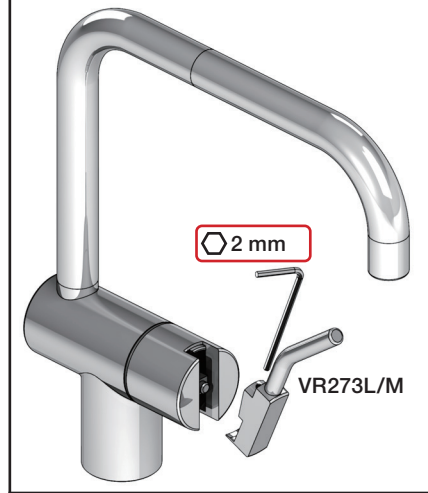

4

5

KV1L/KV1M

Operation
Bedienung
Betjening

Bruk
Bediining
Fonctionnement

Colour: 02, 04, 05, 06, 08, 09, 12, 14, 15, 16, 17,
18, 19, 20, 21, 25, 27, 60, 62, 63, 65, 66

- NR.10/L/M: VR20, VR22, VR273/L/M, VR294, VR295
- VR17L4K: VR15P, VR16L4, VR17L (US Standard)
- VR17L5K: VR15P, VR16L5, VR17L
- VR17L9K: VR15P, VR16L9, VR17L
- VR17LSK: VR15P, VR16LS, VR17L
- VR30: VR15P, VR16L9, VR17L, VR29, 4xVR31, VR35, VR1902 (F40) (and KV1 from 1972 - 1996)
- VR132: VR15P, VR16L9, VR17L, 2xVR31, 2xVR558, VR1902 (2013 - 06. 2016)
- VR133: VR15P, VR16L9, VR17L, VR24, 4xVR31, VR113, VR1902 (1997 - 2012)
- VR230: VR15P, VR16L9, VR17L, 2xVR118, VR229, VR235, 4xVR558, VR1902 (06-2016 -)
- VR117K: VR116, VR117, VR118, 2xVR558, VR1902
- VR277K: VR22, VR269, VR277
- VR297/L/M: VR20, VR22, VR269, VR273/L/M, VR277, VR294, VR295, VR296
- VR433: VR261, VR263, VR440, VR442, 2xVR444