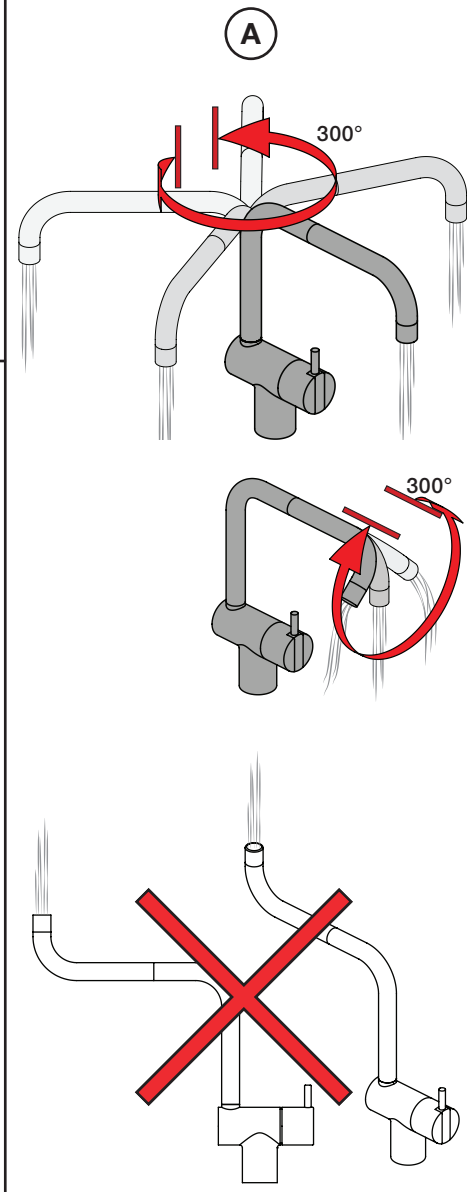

4

5

KV1L/KV1M

Operation
Bedienung
Betjening

Bruk
Bediining
Fonctionnement

Colour: 02, 04, 05, 06, 08, 09, 12, 14, 15, 16, 17,
18, 19, 20, 21, 25, 27, 60, 62, 63, 65, 66

- NR.10/L/M: VR20, VR22, VR273/L/M, VR294, VR295
- VR17L4K: VR15P, VR16L4, VR17L (US Standard)
- VR17L5K: VR15P, VR16L5, VR17L
- VR17L9K: VR15P, VR16L9, VR17L
- VR17LSK: VR15P, VR16LS, VR17L
- VR30: VR15P, VR16L9, VR17L, VR29, 4xVR31, VR35, VR1902 (F40) (and KV1 from 1972 - 1996)
- VR132: VR15P, VR16L9, VR17L, 2xVR31, 2xVR558, VR1902 (2013 - 06. 2016)
- VR133: VR15P, VR16L9, VR17L, VR24, 4xVR31, VR113, VR1902 (1997 - 2012)
- VR230: VR15P, VR16L9, VR17L, 2xVR118, VR229, VR235, 4xVR558, VR1902 (06-2016 -)
- VR117K: VR116, VR117, VR118, 2xVR558, VR1902
- VR277K: VR22, VR269, VR277
- VR297/L/M: VR20, VR22, VR269, VR273/L/M, VR277, VR294, VR295, VR296
- VR433: VR261, VR263, VR440, VR442, 2xVR444