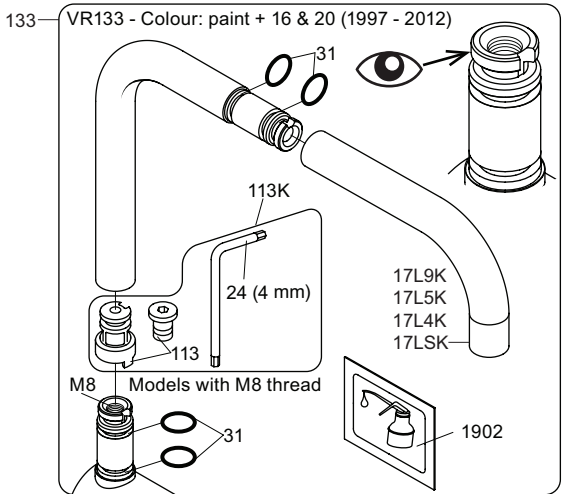

4

5

KV1L/KV1M

Operation
Bedienung
Betjening

Bruk
Bediining
Fonctionnement

Colour: 02, 04, 05, 06, 08, 09, 12, 14, 15, 16, 17,
18, 19, 20, 21, 25, 27, 60, 62, 63, 65, 66

- NR.10/L/M: VR20, VR22, VR273/L/M, VR294, VR295
- VR17L4K: VR15P, VR16L4, VR17L (US Standard)
- VR17L5K: VR15P, VR16L5, VR17L
- VR17L9K: VR15P, VR16L9, VR17L
- VR17LSK: VR15P, VR16LS, VR17L
- VR30: VR15P, VR16L9, VR17L, VR29, 4xVR31, VR35, VR1902 (F40) (and KV1 from 1972 - 1996)
- VR132: VR15P, VR16L9, VR17L, 2xVR31, 2xVR558, VR1902 (2013 - 06. 2016)
- VR133: VR15P, VR16L9, VR17L, VR24, 4xVR31, VR113, VR1902 (1997 - 2012)
- VR230: VR15P, VR16L9, VR17L, 2xVR118, VR229, VR235, 4xVR558, VR1902 (06-2016 -)
- VR117K: VR116, VR117, VR118, 2xVR558, VR1902
- VR277K: VR22, VR269, VR277
- VR297/L/M: VR20, VR22, VR269, VR273/L/M, VR277, VR294, VR295, VR296
- VR433: VR261, VR263, VR440, VR442, 2xVR444

vola
Lunavej 2
DK-8700 Horsens
Tlf : + 45 7023 5500
sales@vola.com
www.vola.com

KV1 Family:

KV1: /250, /300
KV1L: /250, /300
KV1M: /250, /300

Date
Jan. 23

Rev.
9

Sheet
SB25.2