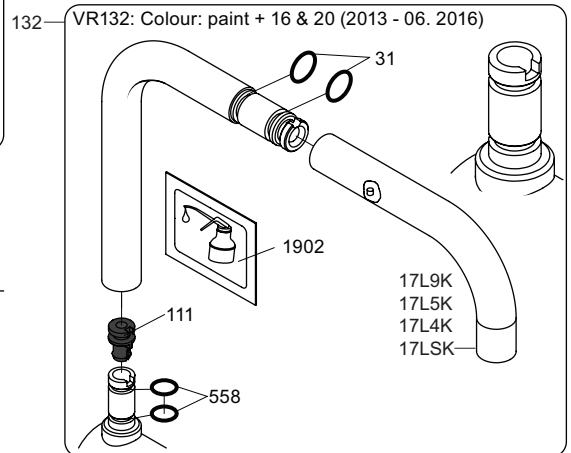

VOLA KV1

Fitting instruction
 Montageanleitung
 Monteringsvejledning
 Monteringsvægledning
 Montage hanleiding
 Manuel de montage

04/00203
 04/00206

Data, 3 Bar /43.5 Psi:

	l/min.	Gal/min.
KV1:	9,0	2.4
KV1US:	4,5	1.2

Max. 65°C, 150°F

4

5

KV1L/KV1M

Operation
Bedienung
Betjening

Brak
Bedienung
Fonctionnement

Colour: 02, 04, 05, 06, 08, 09, 12, 14, 15, 16, 17,
18, 19, 20, 21, 25, 27, 60, 62, 63, 65, 66

Cu:
KV1: Ø10
KV1US: Ø3/8"
KV1Q: Ø3/8"

- NR.10/L/M: VR20, VR22, VR273/L/M, VR294, VR295
 VR17L4K: VR15P, VR16L4, VR17L (US Standard)
 VR17L5K: VR15P, VR16L5, VR17L
 VR17L9K: VR15P, VR16L9, VR17L
 VR17LSK: VR15P, VR16LS, VR17L
 VR30: VR15P, VR16L9, VR17L, VR29, 4xVR31, VR35, VR1902 (F40) (and KV1 from 1972 - 1996)
 VR132: VR15P, VR16L9, VR17L, 2xVR31, 2xVR558, VR1902 (2013 - 06. 2016)
 VR133: VR15P, VR16L9, VR17L, VR24, 4xVR31, VR113, VR1902 (1997 - 2012)
 VR230: VR15P, VR16L9, VR17L, 2xVR118, VR229, VR235, 4xVR558, VR1902 (06-2016 -)
 VR117K: VR116, VR117, VR118, 2xVR558, VR1902
 VR277K: VR22, VR269, VR277
 VR297/L/M: VR20, VR22, VR269, VR273/L/M, VR277, VR294, VR295, VR296
 VR433: VR261, VR263, VR440, VR442, 2xVR444