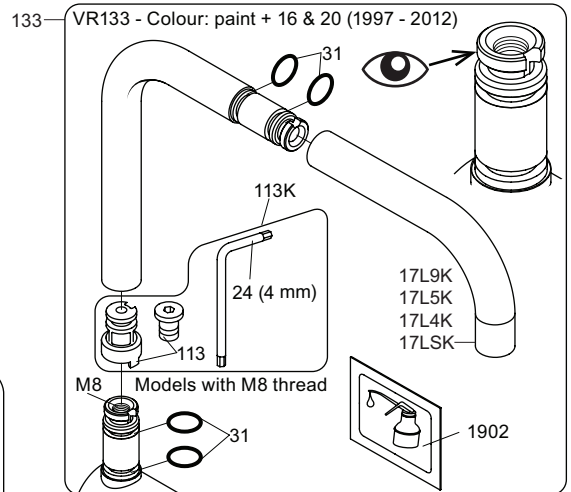

VOLA KV1

Fitting instruction
 Montageanleitung
 Monteringsvejledning
 Monteringsvægledning
 Montage hanleiding
 Manuel de montage

04/00203
 04/00206

Data, 3 Bar /43.5 Psi:

	l/min.	Gal/min.
KV1:	9,0	2.4
KV1US:	4,5	1.2

Max. 65°C, 150°F

4

5

KV1L/KV1M

Operation
Bedienung
Betjening

Brak
Bedienung
Fonctionnement

Colour: 02, 04, 05, 06, 08, 09, 12, 14, 15, 16, 17,
18, 19, 20, 21, 25, 27, 60, 62, 63, 65, 66

Cu:
KV1: Ø10
KV1US: Ø3/8"
KV1Q: Ø3/8"

- NR.10/L/M: VR20, VR22, VR273/L/M, VR294, VR295
 VR17L4K: VR15P, VR16L4, VR17L (US Standard)
 VR17L5K: VR15P, VR16L5, VR17L
 VR17L9K: VR15P, VR16L9, VR17L
 VR17LSK: VR15P, VR16LS, VR17L
 VR30: VR15P, VR16L9, VR17L, VR29, 4xVR31, VR35, VR1902 (F40) (and KV1 from 1972 - 1996)
 VR132: VR15P, VR16L9, VR17L, 2xVR31, 2xVR558, VR1902 (2013 - 06. 2016)
 VR133: VR15P, VR16L9, VR17L, VR24, 4xVR31, VR113, VR1902 (1997 - 2012)
 VR230: VR15P, VR16L9, VR17L, 2xVR118, VR229, VR235, 4xVR558, VR1902 (06-2016 -)
 VR117K: VR116, VR117, VR118, 2xVR558, VR1902
 VR277K: VR22, VR269, VR277
 VR297/L/M: VR20, VR22, VR269, VR273/L/M, VR277, VR294, VR295, VR296
 VR433: VR261, VR263, VR440, VR442, 2xVR444