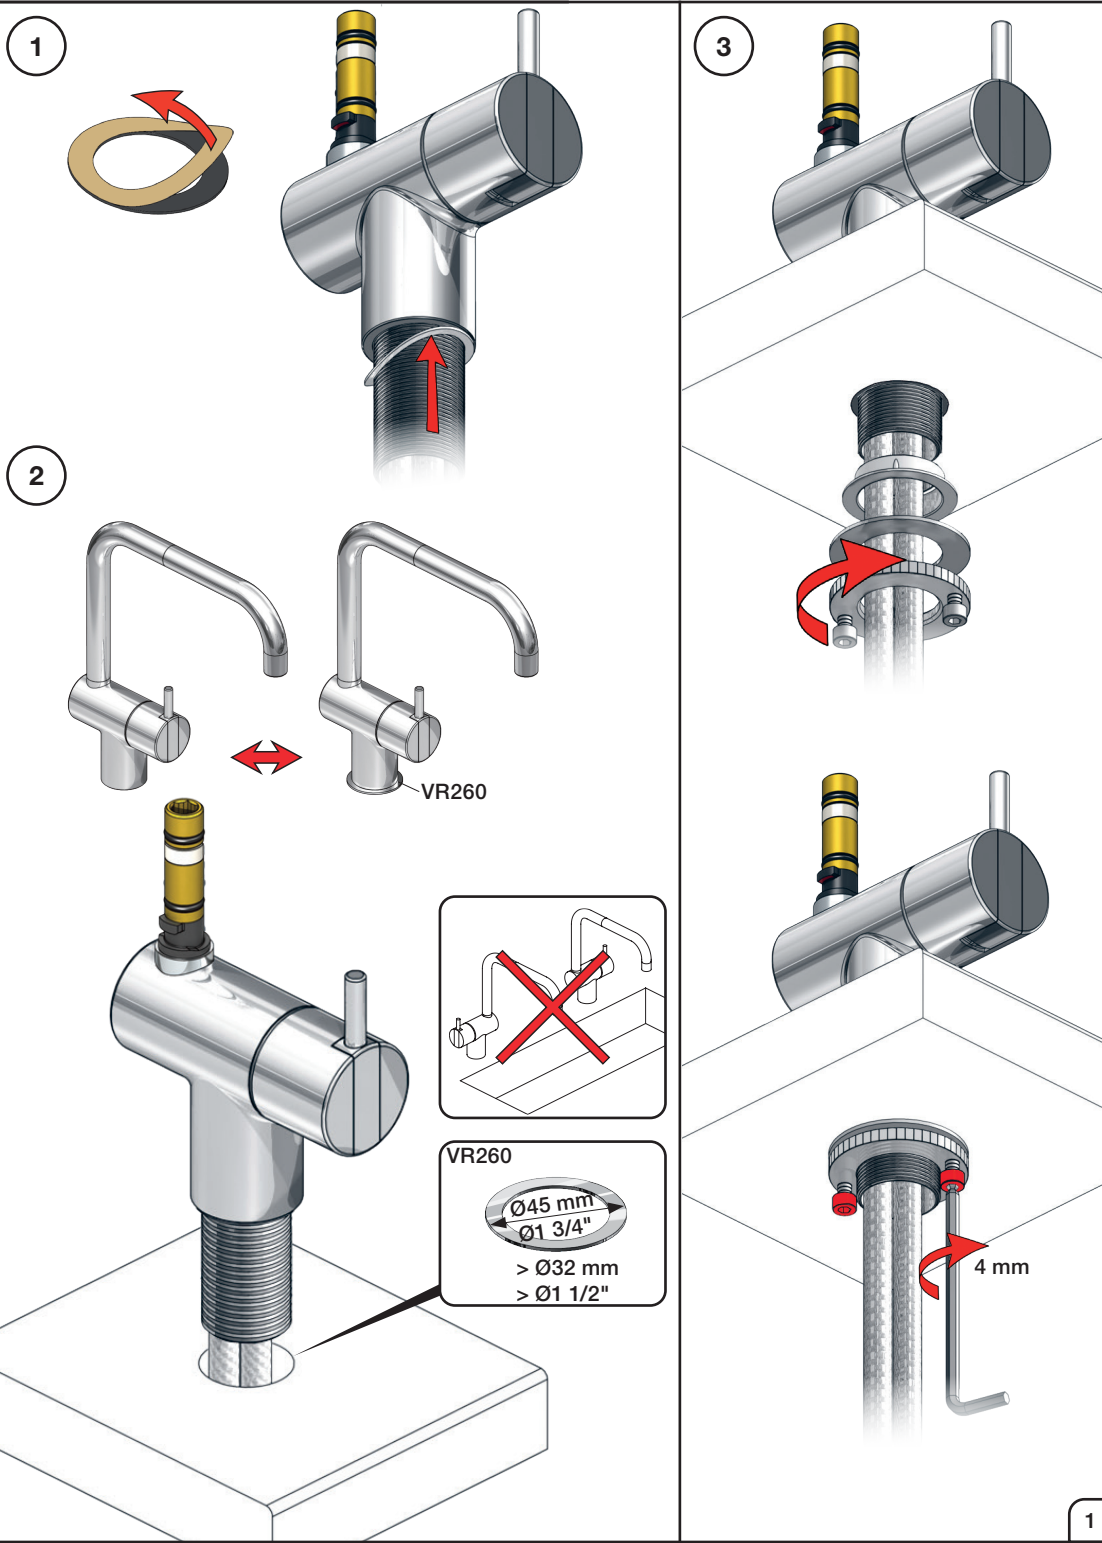

VOLA KV1

Fitting instruction
 Montageanleitung
 Monteringsvejledning
 Monteringsvægledning
 Montage hanleiding
 Manuel de montage

04/00203
 04/00206

Data, 3 Bar /43.5 Psi:

	l/min.	Gal/min.
KV1:	9,0	2.4
KV1US:	4,5	1.2

Max. 65°C, 150°F

4

5

KV1L/KV1M

Operation
Bedienung
Betjening

Brak
Bedienung
Fonctionnement

Colour: 02, 04, 05, 06, 08, 09, 12, 14, 15, 16, 17,
18, 19, 20, 21, 25, 27, 60, 62, 63, 65, 66

Cu:
KV1: Ø10
KV1US: Ø3/8"
KV1Q: Ø3/8"

- NR.10/L/M: VR20, VR22, VR273/L/M, VR294, VR295
 VR17L4K: VR15P, VR16L4, VR17L (US Standard)
 VR17L5K: VR15P, VR16L5, VR17L
 VR17L9K: VR15P, VR16L9, VR17L
 VR17LSK: VR15P, VR16LS, VR17L
 VR30: VR15P, VR16L9, VR17L, VR29, 4xVR31, VR35, VR1902 (F40) (and KV1 from 1972 - 1996)
 VR132: VR15P, VR16L9, VR17L, 2xVR31, 2xVR558, VR1902 (2013 - 06. 2016)
 VR133: VR15P, VR16L9, VR17L, VR24, 4xVR31, VR113, VR1902 (1997 - 2012)
 VR230: VR15P, VR16L9, VR17L, 2xVR118, VR229, VR235, 4xVR558, VR1902 (06-2016 -)
 VR117K: VR116, VR117, VR118, 2xVR558, VR1902
 VR277K: VR22, VR269, VR277
 VR297/L/M: VR20, VR22, VR269, VR273/L/M, VR277, VR294, VR295, VR296
 VR433: VR261, VR263, VR440, VR442, 2xVR444