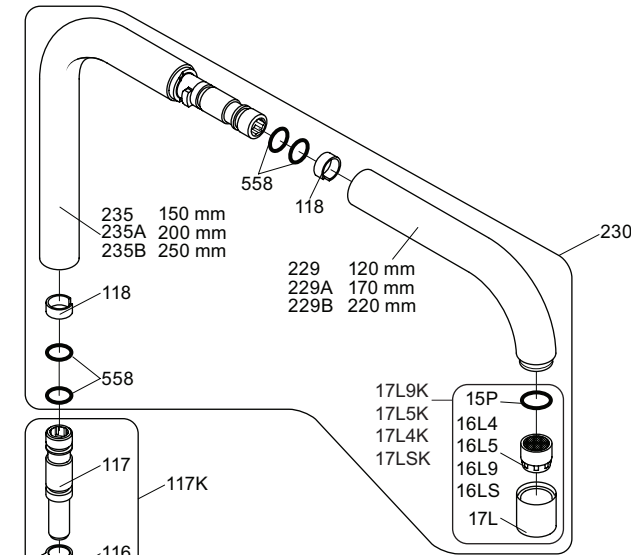

VOLA KV1

Fitting instruction
 Montageanleitung
 Monteringsvejledning
 Monteringsvægledning
 Montage hanleiding
 Manuel de montage

04/00203
 04/00206

Data, 3 Bar /43.5 Psi:

	l/min.	Gal/min.
KV1:	9,0	2.4
KV1US:	4,5	1.2

Max. 65°C, 150°F

4

5

KV1L/KV1M

Operation
Bedienung
Betjening

Brak
Bedienung
Fonctionnement

Colour: 02, 04, 05, 06, 08, 09, 12, 14, 15, 16, 17,
18, 19, 20, 21, 25, 27, 60, 62, 63, 65, 66

Cu:
KV1: Ø10
KV1US: Ø3/8"
KV1Q: Ø3/8"

- NR.10/L/M: VR20, VR22, VR273/L/M, VR294, VR295
 VR17L4K: VR15P, VR16L4, VR17L (US Standard)
 VR17L5K: VR15P, VR16L5, VR17L
 VR17L9K: VR15P, VR16L9, VR17L
 VR17LSK: VR15P, VR16LS, VR17L
 VR30: VR15P, VR16L9, VR17L, VR29, 4xVR31, VR35, VR1902 (F40) (and KV1 from 1972 - 1996)
 VR132: VR15P, VR16L9, VR17L, 2xVR31, 2xVR558, VR1902 (2013 - 06. 2016)
 VR133: VR15P, VR16L9, VR17L, VR24, 4xVR31, VR113, VR1902 (1997 - 2012)
 VR230: VR15P, VR16L9, VR17L, 2xVR118, VR229, VR235, 4xVR558, VR1902 (06-2016 -)
 VR117K: VR116, VR117, VR118, 2xVR558, VR1902
 VR277K: VR22, VR269, VR277
 VR297/L/M: VR20, VR22, VR269, VR273/L/M, VR277, VR294, VR295, VR296
 VR433: VR261, VR263, VR440, VR442, 2xVR444