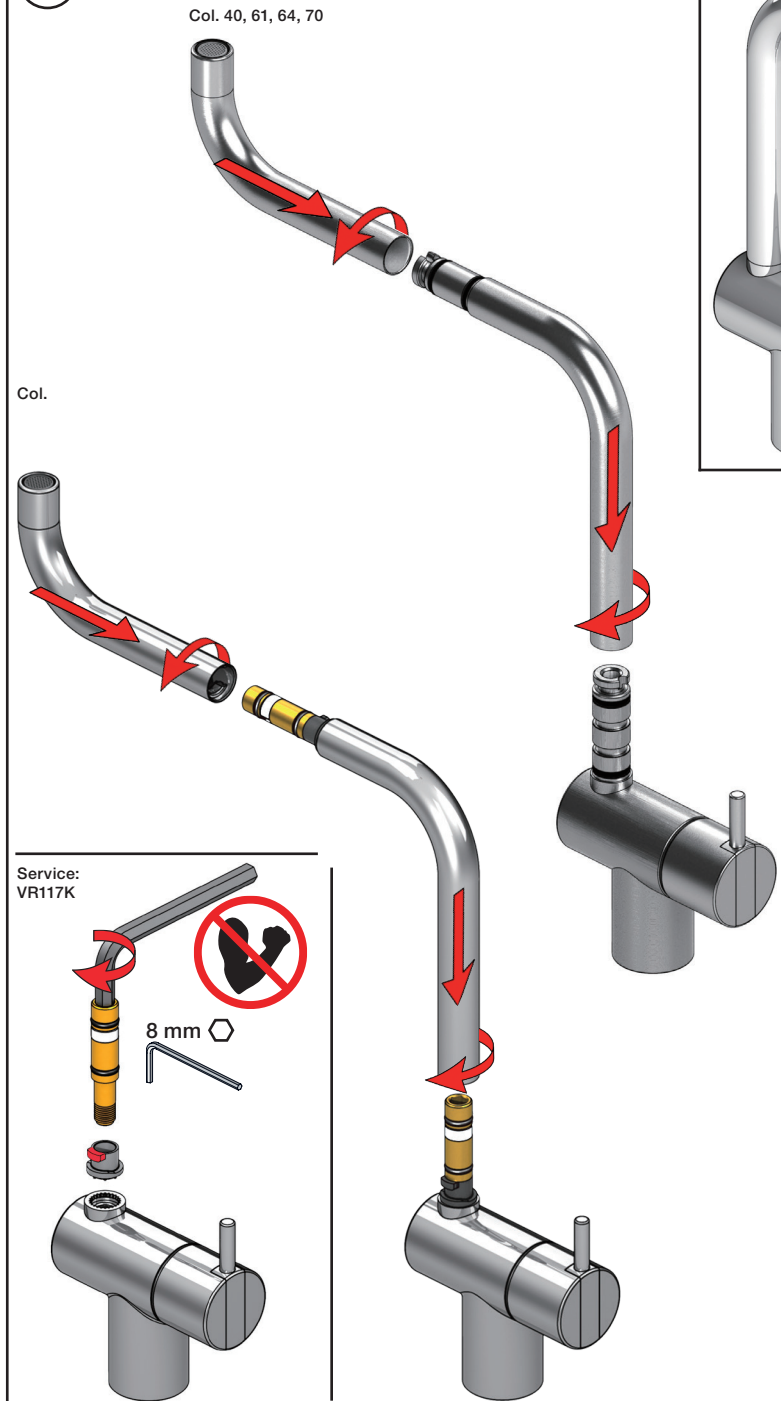

VOLA KV1

Fitting instruction
 Montageanleitung
 Monteringsvejledning
 Monteringsvægledning
 Montage hanleiding
 Manuel de montage

04/00203
 04/00206

Data, 3 Bar /43.5 Psi:

	l/min.	Gal/min.
KV1:	9,0	2.4
KV1US:	4,5	1.2

Max. 65°C, 150°F

4

5

KV1L/KV1M

Operation
Bedienung
Betjening

Brak
Bedienung
Fonctionnement

Colour: 02, 04, 05, 06, 08, 09, 12, 14, 15, 16, 17,
18, 19, 20, 21, 25, 27, 60, 62, 63, 65, 66

Cu:
KV1: Ø10
KV1US: Ø3/8"
KV1Q: Ø3/8"

- NR.10/L/M: VR20, VR22, VR273/L/M, VR294, VR295
 VR17L4K: VR15P, VR16L4, VR17L (US Standard)
 VR17L5K: VR15P, VR16L5, VR17L
 VR17L9K: VR15P, VR16L9, VR17L
 VR17LSK: VR15P, VR16LS, VR17L
 VR30: VR15P, VR16L9, VR17L, VR29, 4xVR31, VR35, VR1902 (F40) (and KV1 from 1972 - 1996)
 VR132: VR15P, VR16L9, VR17L, 2xVR31, 2xVR558, VR1902 (2013 - 06. 2016)
 VR133: VR15P, VR16L9, VR17L, VR24, 4xVR31, VR113, VR1902 (1997 - 2012)
 VR230: VR15P, VR16L9, VR17L, 2xVR118, VR229, VR235, 4xVR558, VR1902 (06-2016 -)
 VR117K: VR116, VR117, VR118, 2xVR558, VR1902
 VR277K: VR22, VR269, VR277
 VR297/L/M: VR20, VR22, VR269, VR273/L/M, VR277, VR294, VR295, VR296
 VR433: VR261, VR263, VR440, VR442, 2xVR444