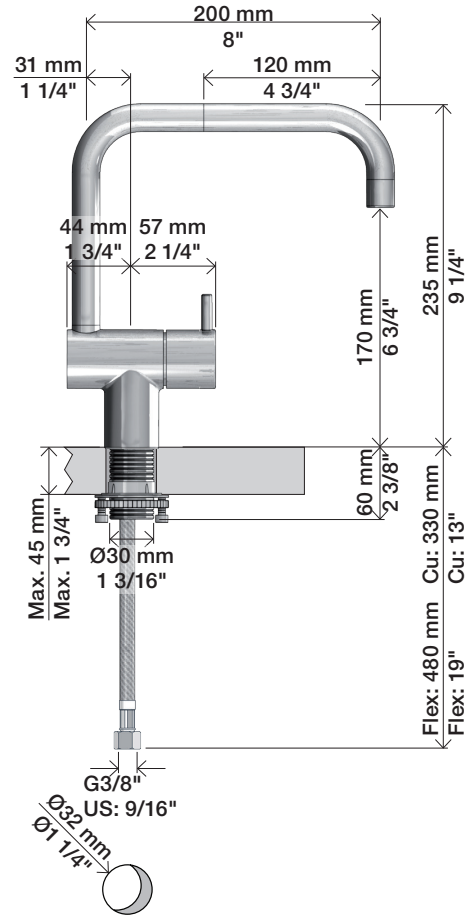

VOLA KV1

Fitting instruction
 Montageanleitung
 Monteringsvejledning
 Monteringsvægledning
 Montage hanleiding
 Manuel de montage

04/00203
 04/00206

Data, 3 Bar /43.5 Psi:

	l/min.	Gal/min.
KV1:	9,0	2.4
KV1US:	4,5	1.2

Max. 65°C, 150°F

4

5

KV1L/KV1M

Operation
Bedienung
Betjening

Brak
Bedienung
Fonctionnement

Colour: 02, 04, 05, 06, 08, 09, 12, 14, 15, 16, 17,
18, 19, 20, 21, 25, 27, 60, 62, 63, 65, 66

Cu:
KV1: Ø10
KV1US: Ø3/8"
KV1Q: Ø3/8"

- NR.10/L/M: VR20, VR22, VR273/L/M, VR294, VR295
 VR17L4K: VR15P, VR16L4, VR17L (US Standard)
 VR17L5K: VR15P, VR16L5, VR17L
 VR17L9K: VR15P, VR16L9, VR17L
 VR17LSK: VR15P, VR16LS, VR17L
 VR30: VR15P, VR16L9, VR17L, VR29, 4xVR31, VR35, VR1902 (F40) (and KV1 from 1972 - 1996)
 VR132: VR15P, VR16L9, VR17L, 2xVR31, 2xVR558, VR1902 (2013 - 06. 2016)
 VR133: VR15P, VR16L9, VR17L, VR24, 4xVR31, VR113, VR1902 (1997 - 2012)
 VR230: VR15P, VR16L9, VR17L, 2xVR118, VR229, VR235, 4xVR558, VR1902 (06-2016 -)
 VR117K: VR116, VR117, VR118, 2xVR558, VR1902
 VR277K: VR22, VR269, VR277
 VR297/L/M: VR20, VR22, VR269, VR273/L/M, VR277, VR294, VR295, VR296
 VR433: VR261, VR263, VR440, VR442, 2xVR444