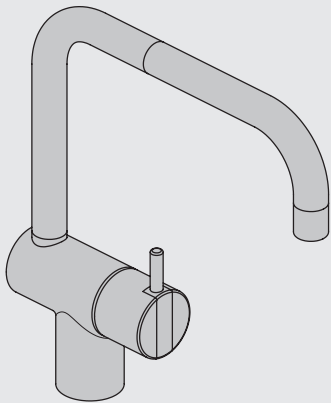

VOLA KV1

Fitting instruction
 Montageanleitung
 Monteringsvejledning
 Monteringsvægledning
 Montage hanleiding
 Manuel de montage

04/00203
 04/00206

Data, 3 Bar /43.5 Psi:

	l/min.	Gal/min.
KV1:	9,0	2.4
KV1US:	4,5	1.2

Max. 65°C, 150°F

4

5

KV1L/KV1M

Operation
Bedienung
Betjening

Brak
Bedienung
Fonctionnement

Colour: 02, 04, 05, 06, 08, 09, 12, 14, 15, 16, 17,
18, 19, 20, 21, 25, 27, 60, 62, 63, 65, 66

Cu:
KV1: Ø10
KV1US: Ø3/8"
KV1Q: Ø3/8"

- NR.10/L/M: VR20, VR22, VR273/L/M, VR294, VR295
 VR17L4K: VR15P, VR16L4, VR17L (US Standard)
 VR17L5K: VR15P, VR16L5, VR17L
 VR17L9K: VR15P, VR16L9, VR17L
 VR17LSK: VR15P, VR16LS, VR17L
 VR30: VR15P, VR16L9, VR17L, VR29, 4xVR31, VR35, VR1902 (F40) (and KV1 from 1972 - 1996)
 VR132: VR15P, VR16L9, VR17L, 2xVR31, 2xVR558, VR1902 (2013 - 06. 2016)
 VR133: VR15P, VR16L9, VR17L, VR24, 4xVR31, VR113, VR1902 (1997 - 2012)
 VR230: VR15P, VR16L9, VR17L, 2xVR118, VR229, VR235, 4xVR558, VR1902 (06-2016 -)
 VR117K: VR116, VR117, VR118, 2xVR558, VR1902
 VR277K: VR22, VR269, VR277
 VR297/L/M: VR20, VR22, VR269, VR273/L/M, VR277, VR294, VR295, VR296
 VR433: VR261, VR263, VR440, VR442, 2xVR444