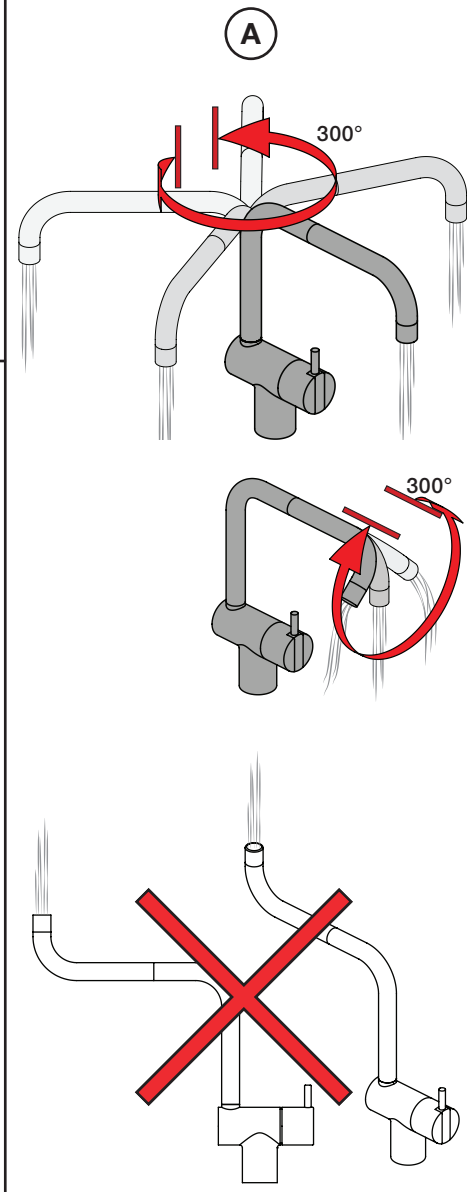

VOLA KV1

Fitting instruction
 Montageanleitung
 Monteringsvejledning
 Monteringsvægledning
 Montage hanleiding
 Manuel de montage

04/00203
 04/00206

Data, 3 Bar /43.5 Psi:

	l/min.	Gal/min.
KV1:	9,0	2.4
KV1US:	4,5	1.2

Max. 65°C, 150°F

4

5

KV1L/KV1M

Operation
Bedienung
Betjening

Brak
Bedienung
Fonctionnement

Colour: 02, 04, 05, 06, 08, 09, 12, 14, 15, 16, 17,
18, 19, 20, 21, 25, 27, 60, 62, 63, 65, 66

Cu:
KV1: Ø10
KV1US: Ø3/8"
KV1Q: Ø3/8"

- NR.10/L/M: VR20, VR22, VR273/L/M, VR294, VR295
 VR17L4K: VR15P, VR16L4, VR17L (US Standard)
 VR17L5K: VR15P, VR16L5, VR17L
 VR17L9K: VR15P, VR16L9, VR17L
 VR17LSK: VR15P, VR16LS, VR17L
 VR30: VR15P, VR16L9, VR17L, VR29, 4xVR31, VR35, VR1902 (F40) (and KV1 from 1972 - 1996)
 VR132: VR15P, VR16L9, VR17L, 2xVR31, 2xVR558, VR1902 (2013 - 06. 2016)
 VR133: VR15P, VR16L9, VR17L, VR24, 4xVR31, VR113, VR1902 (1997 - 2012)
 VR230: VR15P, VR16L9, VR17L, 2xVR118, VR229, VR235, 4xVR558, VR1902 (06-2016 -)
 VR117K: VR116, VR117, VR118, 2xVR558, VR1902
 VR277K: VR22, VR269, VR277
 VR297/L/M: VR20, VR22, VR269, VR273/L/M, VR277, VR294, VR295, VR296
 VR433: VR261, VR263, VR440, VR442, 2xVR444