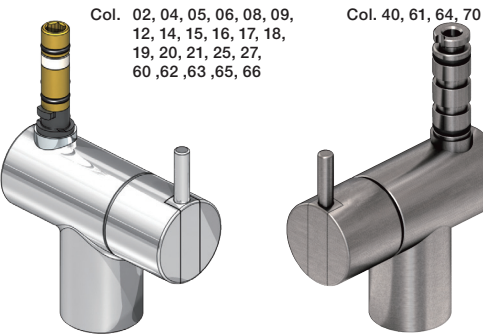

VOLA KV1

Fitting instruction
 Montageanleitung
 Monteringsvejledning
 Monteringsvægledning
 Montage hanleiding
 Manuel de montage

04/00203
 04/00206

Data, 3 Bar /43.5 Psi:

	l/min.	Gal/min.
KV1:	9,0	2.4
KV1US:	4,5	1.2

Max. 65°C, 150°F

4

5

KV1L/KV1M

Operation
Bedienung
Betjening

Brak
Bedienung
Fonctionnement

Colour: 02, 04, 05, 06, 08, 09, 12, 14, 15, 16, 17,
18, 19, 20, 21, 25, 27, 60, 62, 63, 65, 66

Cu:
KV1: Ø10
KV1US: Ø3/8"
KV1Q: Ø3/8"

- NR.10/L/M: VR20, VR22, VR273/L/M, VR294, VR295
 VR17L4K: VR15P, VR16L4, VR17L (US Standard)
 VR17L5K: VR15P, VR16L5, VR17L
 VR17L9K: VR15P, VR16L9, VR17L
 VR17LSK: VR15P, VR16LS, VR17L
 VR30: VR15P, VR16L9, VR17L, VR29, 4xVR31, VR35, VR1902 (F40) (and KV1 from 1972 - 1996)
 VR132: VR15P, VR16L9, VR17L, 2xVR31, 2xVR558, VR1902 (2013 - 06. 2016)
 VR133: VR15P, VR16L9, VR17L, VR24, 4xVR31, VR113, VR1902 (1997 - 2012)
 VR230: VR15P, VR16L9, VR17L, 2xVR118, VR229, VR235, 4xVR558, VR1902 (06-2016 -)
 VR117K: VR116, VR117, VR118, 2xVR558, VR1902
 VR277K: VR22, VR269, VR277
 VR297/L/M: VR20, VR22, VR269, VR273/L/M, VR277, VR294, VR295, VR296
 VR433: VR261, VR263, VR440, VR442, 2xVR444