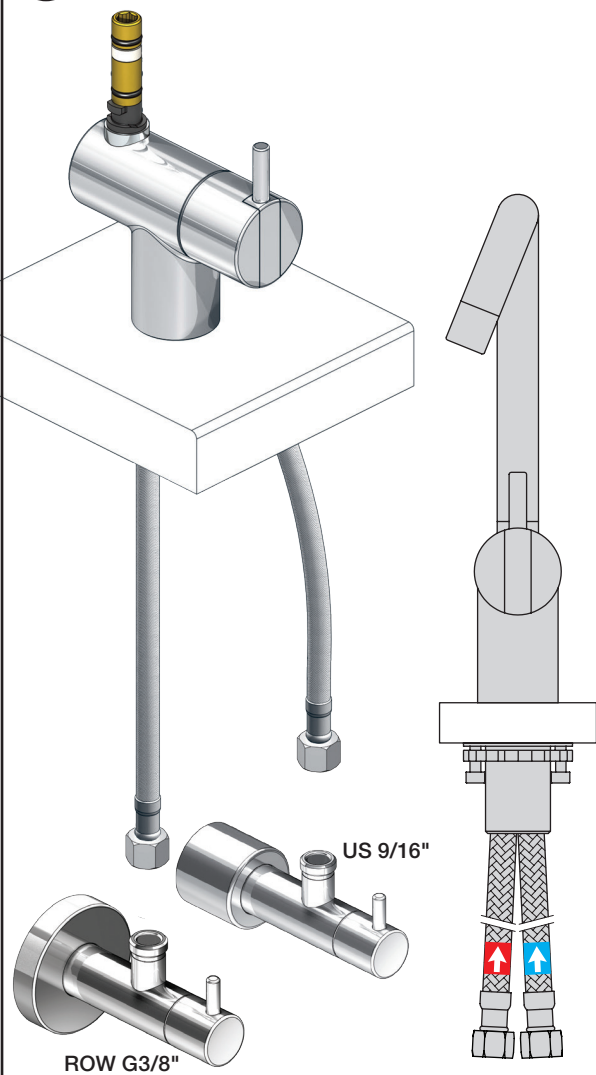

VOLA KV1

Fitting instruction
 Montageanleitung
 Monteringsvejledning
 Monteringsvægledning
 Montage hanleiding
 Manuel de montage

04/00203
 04/00206

Data, 3 Bar /43.5 Psi:

	l/min.	Gal/min.
KV1:	9,0	2.4
KV1US:	4,5	1.2

Max. 65°C, 150°F

4

5

KV1L/KV1M

Operation
Bedienung
Betjening

Brak
Bedienung
Fonctionnement

Colour: 02, 04, 05, 06, 08, 09, 12, 14, 15, 16, 17,
18, 19, 20, 21, 25, 27, 60, 62, 63, 65, 66

Cu:
KV1: Ø10
KV1US: Ø3/8"
KV1Q: Ø3/8"

- NR.10/L/M: VR20, VR22, VR273/L/M, VR294, VR295
 VR17L4K: VR15P, VR16L4, VR17L (US Standard)
 VR17L5K: VR15P, VR16L5, VR17L
 VR17L9K: VR15P, VR16L9, VR17L
 VR17LSK: VR15P, VR16LS, VR17L
 VR30: VR15P, VR16L9, VR17L, VR29, 4xVR31, VR35, VR1902 (F40) (and KV1 from 1972 - 1996)
 VR132: VR15P, VR16L9, VR17L, 2xVR31, 2xVR558, VR1902 (2013 - 06. 2016)
 VR133: VR15P, VR16L9, VR17L, VR24, 4xVR31, VR113, VR1902 (1997 - 2012)
 VR230: VR15P, VR16L9, VR17L, 2xVR118, VR229, VR235, 4xVR558, VR1902 (06-2016 -)
 VR117K: VR116, VR117, VR118, 2xVR558, VR1902
 VR277K: VR22, VR269, VR277
 VR297/L/M: VR20, VR22, VR269, VR273/L/M, VR277, VR294, VR295, VR296
 VR433: VR261, VR263, VR440, VR442, 2xVR444