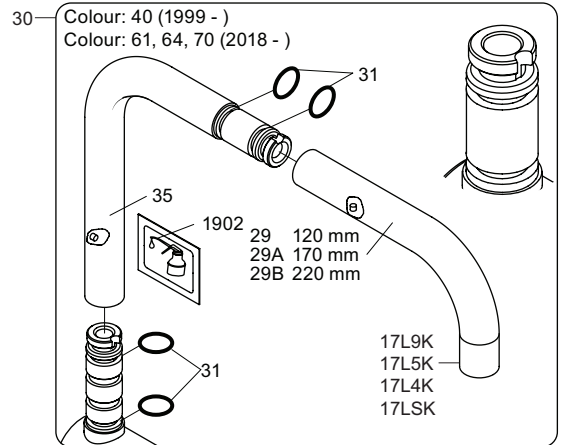

VOLA KV1

Fitting instruction
 Montageanleitung
 Monteringsvejledning
 Monteringsvægledning
 Montage hanleiding
 Manuel de montage

04/00203
 04/00206

Data, 3 Bar /43.5 Psi:

	l/min.	Gal/min.
KV1:	9,0	2.4
KV1US:	4,5	1.2

Max. 65°C, 150°F

4

5

KV1L/KV1M

Operation
Bedienung
Betjening

Brak
Bedienung
Fonctionnement

Colour: 02, 04, 05, 06, 08, 09, 12, 14, 15, 16, 17,
18, 19, 20, 21, 25, 27, 60, 62, 63, 65, 66

Cu:
KV1: Ø10
KV1US: Ø3/8"
KV1Q: Ø3/8"

- NR.10/L/M: VR20, VR22, VR273/L/M, VR294, VR295
 VR17L4K: VR15P, VR16L4, VR17L (US Standard)
 VR17L5K: VR15P, VR16L5, VR17L
 VR17L9K: VR15P, VR16L9, VR17L
 VR17LSK: VR15P, VR16LS, VR17L
 VR30: VR15P, VR16L9, VR17L, VR29, 4xVR31, VR35, VR1902 (F40) (and KV1 from 1972 - 1996)
 VR132: VR15P, VR16L9, VR17L, 2xVR31, 2xVR558, VR1902 (2013 - 06. 2016)
 VR133: VR15P, VR16L9, VR17L, VR24, 4xVR31, VR113, VR1902 (1997 - 2012)
 VR230: VR15P, VR16L9, VR17L, 2xVR118, VR229, VR235, 4xVR558, VR1902 (06-2016 -)
 VR117K: VR116, VR117, VR118, 2xVR558, VR1902
 VR277K: VR22, VR269, VR277
 VR297/L/M: VR20, VR22, VR269, VR273/L/M, VR277, VR294, VR295, VR296
 VR433: VR261, VR263, VR440, VR442, 2xVR444