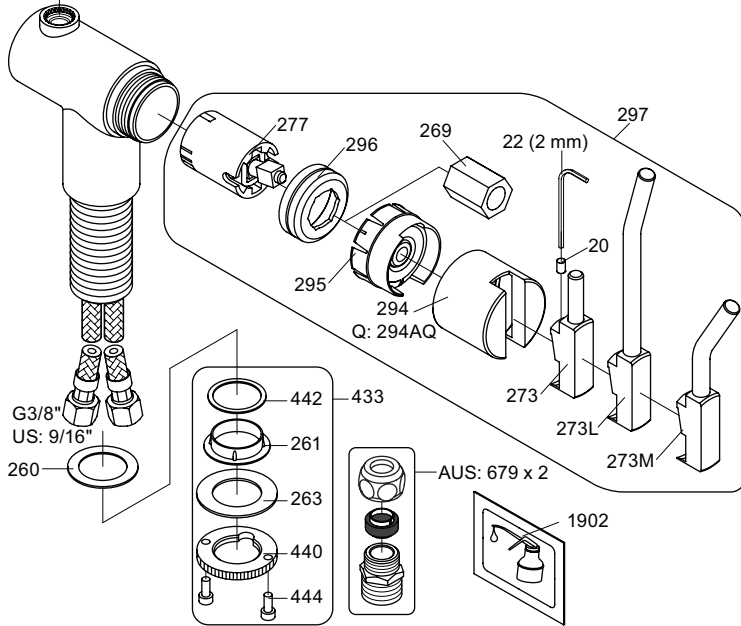

VOLA KV1

Fitting instruction
 Montageanleitung
 Monteringsvejledning
 Monteringsvægledning
 Montage hanleiding
 Manuel de montage

04/00203
 04/00206

Data, 3 Bar /43.5 Psi:

	l/min.	Gal/min.
KV1:	9,0	2.4
KV1US:	4,5	1.2

Max. 65°C, 150°F

4

5

KV1L/KV1M

Operation
Bedienung
Betjening

Brak
Bedienung
Fonctionnement

Colour: 02, 04, 05, 06, 08, 09, 12, 14, 15, 16, 17,
18, 19, 20, 21, 25, 27, 60, 62, 63, 65, 66

Cu:
KV1: Ø10
KV1US: Ø3/8"
KV1Q: Ø3/8"

- NR.10/L/M: VR20, VR22, VR273/L/M, VR294, VR295
 VR17L4K: VR15P, VR16L4, VR17L (US Standard)
 VR17L5K: VR15P, VR16L5, VR17L
 VR17L9K: VR15P, VR16L9, VR17L
 VR17LSK: VR15P, VR16LS, VR17L
 VR30: VR15P, VR16L9, VR17L, VR29, 4xVR31, VR35, VR1902 (F40) (and KV1 from 1972 - 1996)
 VR132: VR15P, VR16L9, VR17L, 2xVR31, 2xVR558, VR1902 (2013 - 06. 2016)
 VR133: VR15P, VR16L9, VR17L, VR24, 4xVR31, VR113, VR1902 (1997 - 2012)
 VR230: VR15P, VR16L9, VR17L, 2xVR118, VR229, VR235, 4xVR558, VR1902 (06-2016 -)
 VR117K: VR116, VR117, VR118, 2xVR558, VR1902
 VR277K: VR22, VR269, VR277
 VR297/L/M: VR20, VR22, VR269, VR273/L/M, VR277, VR294, VR295, VR296
 VR433: VR261, VR263, VR440, VR442, 2xVR444