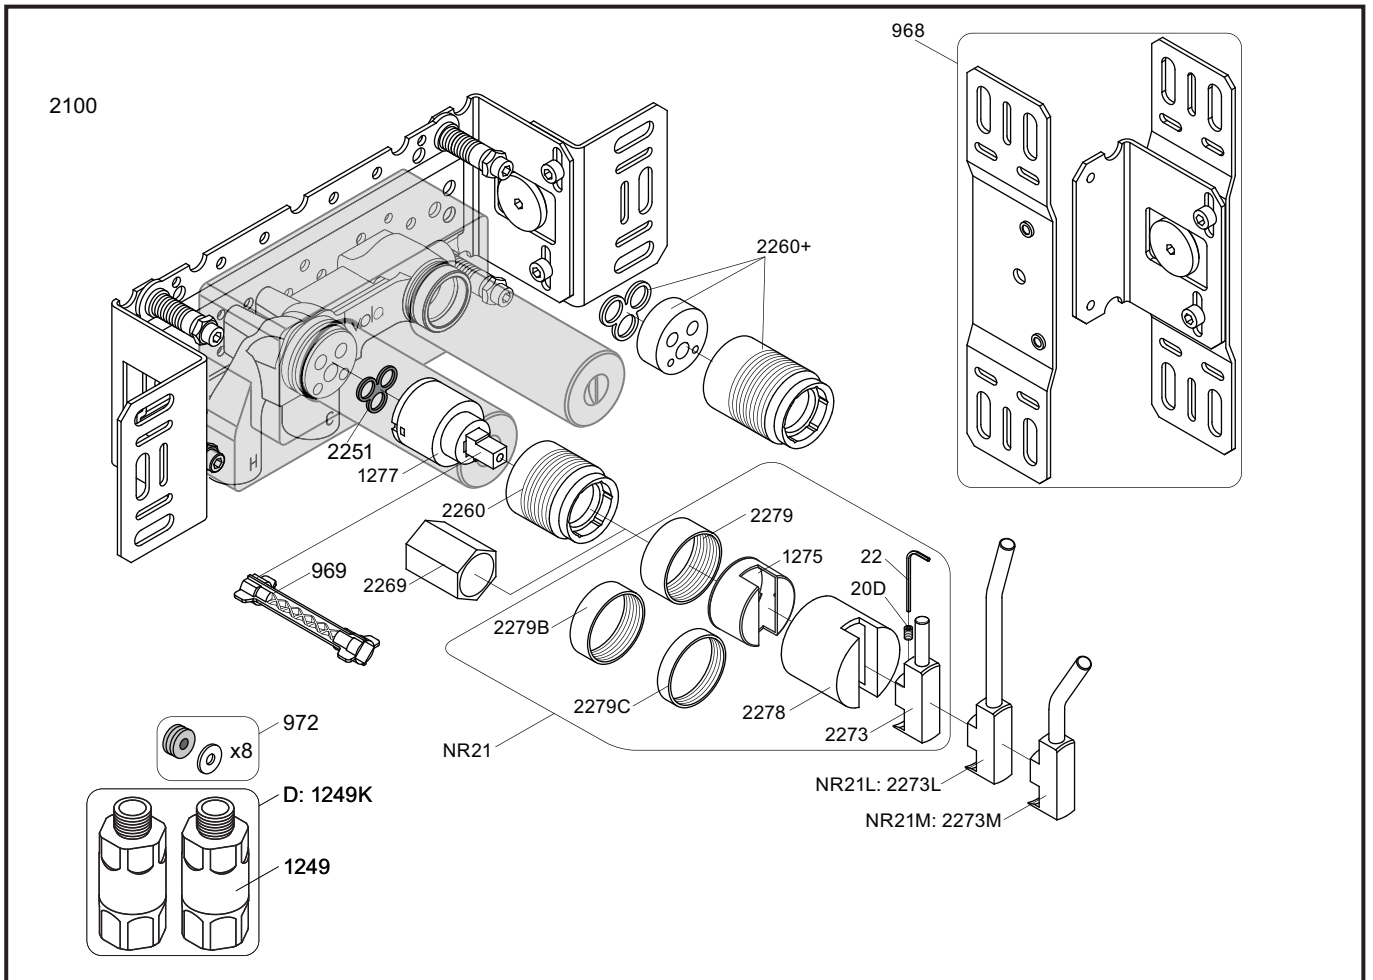

VR1260/VR1400/VR2019		
40 - 52 mm	Std.	
30 - 40 mm	+10	
20 - 30 mm	+20	
10 - 20 mm	+30	
0 - 10 mm	+40	
-10 - 0 mm	+50	

NR21: VR20D, VR22, VR1275, VR2269, VR2273, VR2278, VR2279, VR2279B, VR2279C
 VR1277K: VR22, VR1277, VR2269