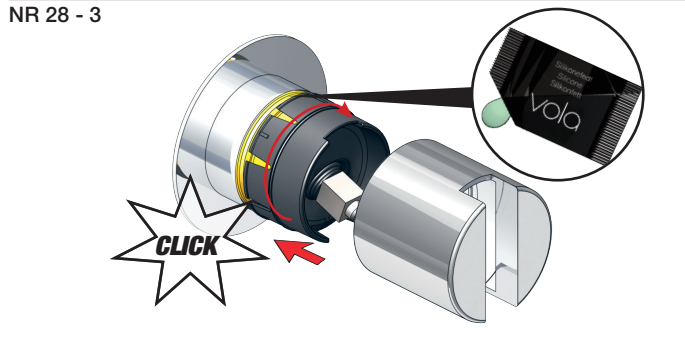

VR1260/VR1400/VR2019		
40 - 52 mm	Std.	
30 - 40 mm	+10	
20 - 30 mm	+20	
10 - 20 mm	+30	
0 - 10 mm	+40	
-10 - 0 mm	+50	

NR21: VR20D, VR22, VR1275, VR2269, VR2273, VR2278, VR2279, VR2279B, VR2279C
 VR1277K: VR22, VR1277, VR2269